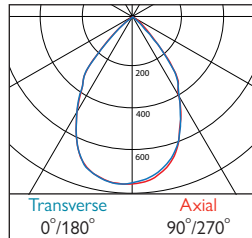

717 / 720 DLOR: 0.84
Gold - Wide Beam