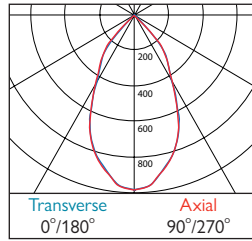

507 Flush Clear (IP44)

508 Flush Opal (IP44)

563 Cylo Etched Ice

Microbezel® 300 Surface

Photometrics

590 / 593 DLOR: 0.91
Chrome - Narrow Beam

589 / 592 DLOR: 0.91
Chrome - Medium Beam

591 / 594 DLOR: 0.91
Chrome - Wide Beam