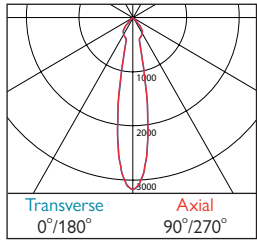

507 Flush Clear (IP44)

508 Flush Opal (IP44)

563 Cylo Etched Ice

Microbezel® 300 Surface

Photometrics

590 / 593 DLOR: 0.91
Chrome - Narrow Beam

589 / 592 DLOR: 0.91
Chrome - Medium Beam

591 / 594 DLOR: 0.91
Chrome - Wide Beam