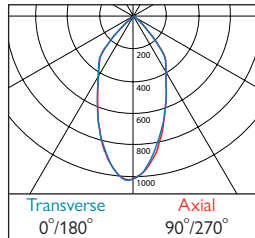

507 Flush Clear (IP44)

508 Flush Opal (IP44)

563 Cylo Etched Ice

Microbezel® 300 Surface

Photometrics

590 / 593 DLOR: 0.91
Chrome - Narrow Beam

589 / 592 DLOR: 0.91
Chrome - Medium Beam

591 / 594 DLOR: 0.91
Chrome - Wide Beam

705 / 708 DLOR: 0.83
Semi Matt - Narrow Beam

709 / 712 DLOR: 0.65
Dark Light - Narrow Beam

710 / 713 DLOR: 0.68
Dark Light - Medium Beam

711/714 DLOR: 0.67
Dark Light - Wide Beam

715 / 718 DLOR: 0.85
Gold - Narrow Beam