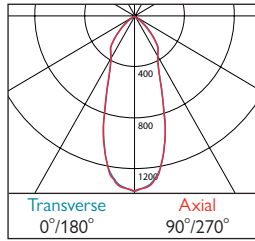

507 Flush Clear (IP44)

508 Flush Opal (IP44)

563 Cylo Etched Ice

Microbezel® 300 Surface

Photometrics

590 / 593 DLOR: 0.91
Chrome - Narrow Beam

589 / 592 DLOR: 0.91
Chrome - Medium Beam

591 / 594 DLOR: 0.91
Chrome - Wide Beam