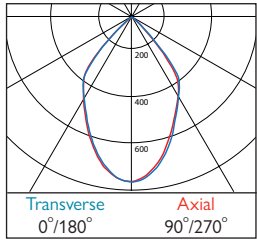

507 Flush Clear (IP44)

508 Flush Opal (IP44)

563 Cylo Etched Ice

Microbezel® 300 Surface

Photometrics

590 / 593 DLOR: 0.91
Chrome - Narrow Beam

589 / 592 DLOR: 0.91
Chrome - Medium Beam

591 / 594 DLOR: 0.91
Chrome - Wide Beam