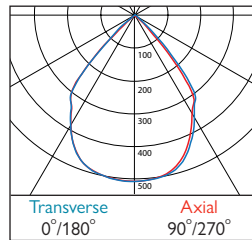

711/714 DLOR: 0.67
Dark Light - Wide Beam