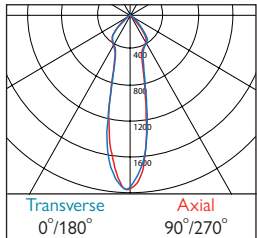

507 Flush Clear (IP44)

508 Flush Opal (IP44)

563 Cylo Etched Ice

Microbezel® 300 Surface

Photometrics

590 / 593 DLOR: 0.91
Chrome - Narrow Beam

589 / 592 DLOR: 0.91
Chrome - Medium Beam

591 / 594 DLOR: 0.91
Chrome - Wide Beam

705 / 708 DLOR: 0.83
Semi Matt - Narrow Beam

709 / 712 DLOR: 0.65
Dark Light - Narrow Beam

710 / 713 DLOR: 0.68
Dark Light - Medium Beam

711/714 DLOR: 0.67
Dark Light - Wide Beam

715 / 718 DLOR: 0.85
Gold - Narrow Beam