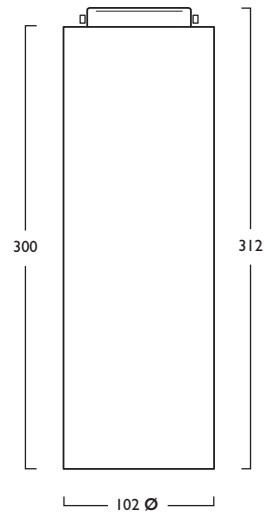

230V
50Hz

IP
20

⊕ ⊖
50mm

⚠
1.05 kg

Microbezel® 300 Surface

Options

■ Reflector / Polycarbonate Options

574 Chrome - Narrow Beam
045 Chrome - Medium Beam
575 Chrome - Wide Beam

620 Matt Matt - Wide Beam

621 Dark Light - Narrow Beam
622 Dark Light - Medium Beam
623 Dark Light - Wide Beam

624 Gold - Narrow Beam
625 Gold - Medium Beam
626 Gold - Wide Beam

Reflector	▲ ▲		▲ ▲		▲ ▲		▲ ▲	
	▲	▲	▲	▲	▲	▲	▲	▲
	▲	▲	▲	▲	▲	▲	▲	▲
574 Chrome - Narrow Beam	20°	590	593	624 Gold - Narrow Beam	26°	715	718	
045 Chrome - Medium Beam	38°	589	592	625 Gold - Medium Beam	52°	716	719	
575 Chrome - Wide Beam	56°	591	594	626 Gold - Wide Beam	74°	717	720	
620 Semi Matt - Wide Beam	72°	705	708					
621 Dark Light - Narrow Beam	26°	709	712					
622 Dark Light - Medium Beam	62°	710	713					
623 Dark Light - Wide Beam	84°	711	714					

507 Flush Clear (IP44)

508 Flush Opal (IP44)

563 Cylo Etched Ice