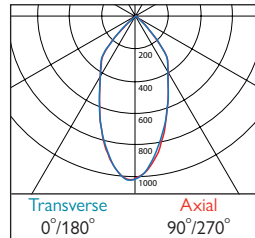

## Photometrics

**590 / 593** DLOR: 0.91  
Chrome - Narrow Beam

**589 / 592** DLOR: 0.91  
Chrome - Medium Beam

**591 / 594** DLOR: 0.91  
Chrome - Wide Beam

**705 / 708** DLOR: 0.83  
Semi Matt - Narrow Beam

**709 / 712** DLOR: 0.65  
Dark Light - Narrow Beam

**710 / 713** DLOR: 0.68  
Dark Light - Medium Beam

**711/714** DLOR: 0.67  
Dark Light - Wide Beam

**715 / 718** DLOR: 0.85  
Gold - Narrow Beam

**716 / 719** DLOR: 0.84  
Gold - Medium Beam