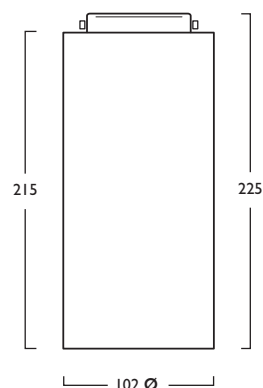

Figures shown below are based on Gear Type - A Internal Driver

	CRI 80	Gear Type - A Internal Driver			
		5W	7W	12W	17W
<b>3 Warm White LED (3000K)</b>					
Lumen Output	880 lm	1320 lm	2029 lm	2808 lm	
LOR	0.90	0.90	0.90	0.90	
CRI	80	80	80	80	
Total Power	5.3W	8.0W	12.6W	18.3W	
Power Factor	0.68	0.76	0.86	0.83	
Running Current	0.02A	0.03A	0.05A	0.07A	
Inrush Current (Std)	2.9A (60us)	2.9A (60us)	2.9A (60us)	4.0A (60us)	
Inrush Current (Dim)	2.71A (38us)	2.71A (38us)	2.71A (38us)	3.31A (43us)	
Efficacy	149 lm/W	148 lm/W	144 lm/W	138 lm/W	
Emergency Output (BLF)	N/A	N/A	N/A	N/A	
<b>4 Neutral White LED (4000K)</b>					
Lumen Output	917 lm	1376 lm	2116 lm	2928 lm	
LOR	0.90	0.90	0.90	0.90	
CRI	80	80	80	80	
Total Power	5.3W	8.0W	12.6W	18.3W	
Power Factor	0.68	0.76	0.86	0.83	
Running Current	0.02A	0.03A	0.05A	0.07A	
Inrush Current (Std)	2.9A (60us)	2.9A (60us)	2.9A (60us)	4.0A (60us)	
Inrush Current (Dim)	2.71A (38us)	2.71A (38us)	2.71A (38us)	3.31A (43us)	
Efficacy	155 lm/W	154 lm/W	151 lm/W	144 lm/W	
Emergency Output (BLF)	N/A	N/A	N/A	N/A	