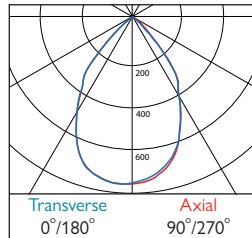

## Photometrics

**590 / 593** DLOR: 0.91  
Chrome - Narrow Beam

**589 / 592** DLOR: 0.91  
Chrome - Medium Beam

**591 / 594** DLOR: 0.91  
Chrome - Wide Beam

**705 / 708** DLOR: 0.83  
Semi Matt - Narrow Beam

**709 / 712** DLOR: 0.65  
Dark Light - Narrow Beam

**710 / 713** DLOR: 0.68  
Dark Light - Medium Beam

**711/714** DLOR: 0.67  
Dark Light - Wide Beam

**715 / 718** DLOR: 0.85  
Gold - Narrow Beam

**716 / 719** DLOR: 0.84  
Gold - Medium Beam