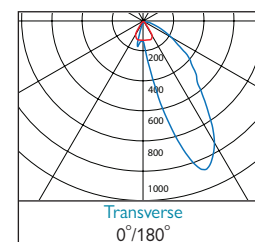

Photometrics

734 DLOR: 0.73

Gear types F & G must be operated through a DSI

- A Integral Driver/Remote
- F Digital Dim
- J Switch Dim
- S DALI Dim
- L DALI Bluetooth

3 Warm (3000K) 4 Neutral (4000K)

1 White (RAL 9010) 2 Urban Graphite (RAL 7046) 3 Black (RAL 9005)