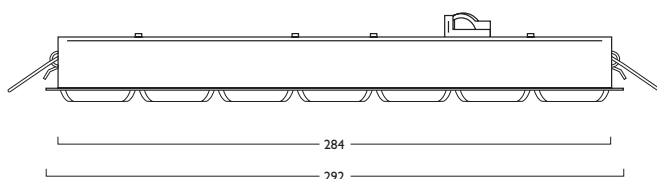

240V 50Hz IP 20 287 x 47mm 0.6 kg