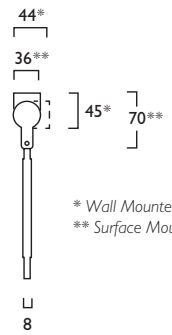

Surface Mounted Positions

* Wall Mounted
** Surface Mounted

230V
50Hz

IP
20

⊕ ⊕
187mm

📖
1.0 kg