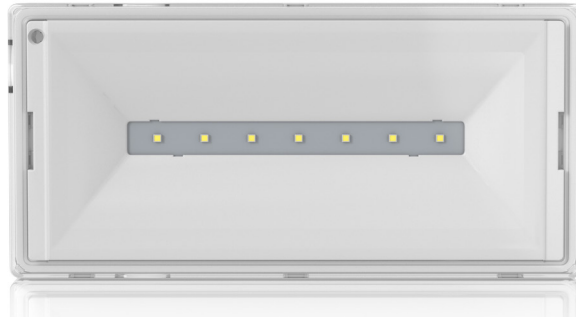

IMPORTANT INFORMATION

Emerge Legend IP65 WL1547 / WL1548

**Ensure electrical supply is isolated before fitting and/or making any electrical connections.
Luminaires should be disconnected from the mains supply before any High Voltage Insulation tests are carried out.**

Conductor Size

0.75 2 mm² solid or multi strand wire

Strip Length: 6.0 - 8.5mm

IP65 Installation

When used in IP 65 environments, a suitable 20 mm cable entry grommet should be used (not supplied)

230V
50Hz

IP
65

 0.5 kg

 160mm

Product Safety

- The live supply is protected against failure with an internal non replaceable fuse.
- Ensure that incoming cables are fixed in place with provided cable clamp to provide strain relief.