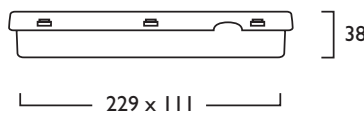

Conductor Size

0.75 2 mm² solid or multi strand wire

Strip Length: 6.0 - 8.5mm

IP65 Installation

When used in IP 65 environments, a suitable 20 mm cable entry grommet should be used (not supplied)

230V
50Hz