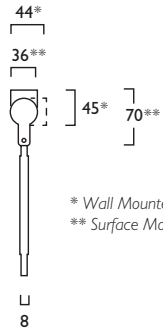

Surface Mounted Positions

\* Wall Mounted  
\*\* Surface Mounted

230V  
50Hz

**IP**  
20

⊕ ⊕  
187mm

📖  
1.0 kg