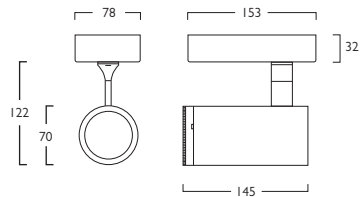

Track

230V
50Hz

IP
20

90°

347°

1.1 kg

Surface

230V
50Hz

IP
20

90°

347°

130 x 50mm

1.1 kg