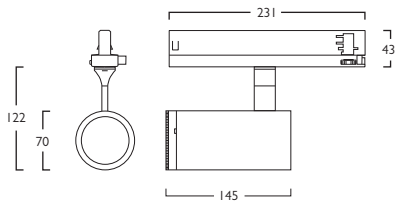

Track

230V
50Hz

IP
20

90°

347°

1.1 kg

Surface

230V
50Hz

IP
20

90°

347°

130 x 50mm

1.1 kg