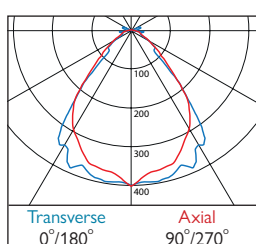

Skola® Surface

Photometrics

725 DLOR: 0.75