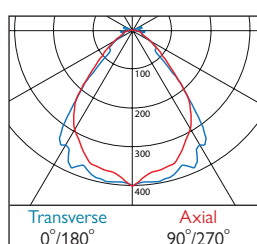

LED & MW

Wattage	LED	Length	SKU	Color	Beam Angle	Output	Efficacy
17W	LED	1203mm	SM1656	Green	17°	725	127 lm/W
24W	LED	1203mm	SM1656	Green	24°	725	121 lm/W
29W	LED	1203mm	SM1656	Green	29°	725	119 lm/W
22W	LED	1483mm	SM1658	Green	22°	726	129 lm/W
30W	LED	1483mm	SM1658	Green	30°	726	122 lm/W
36W	LED	1483mm	SM1658	Green	36°	726	119 lm/W

Hacel
Fluent in Lighting

Skola® Surface

Photometrics

725 DLOR: 0.75

726 DLOR: 0.75