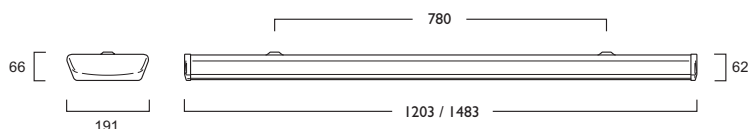

230V 50Hz IP44 780mm 3.9 kg 1203mm 4.0 kg 1483mm

Control Devices

PIR Handset

CD1602 X PIR000

- Available in a choice of lumen output up to 6751 lumens
- Efficacies up to 130 lm/W
- Life expectancy 72,000 hours (L80 B10)
- UGR compliant across all wattages, rated at UGR 19 or less
- IP44 and IK08 rated with colour stability within 3 MacAdams
- Complementary Pendant version available
- Tool Free extruded Polycarbonate diffuser
- Wireless Lighting Control available, see Connected video for full overview
- Available with integral Bluetooth or Microwave sensors
- The Microwave sensors defaults can be modified via dip switches for non-dimmable versions and the use of the PIR Handset for dimmable versions. Contact Technical for advice if required
- Dip switch settings can be found on installation document - default setting is 5 Seconds
- Suitable for mounting with 20mm and 25mm conduit / besa boxes on 600mm centres or direct feed via knock outs
- Tamper proof end caps option available
- Tool free gear tray for quick and easy installation

Hacel
Fluent in Lighting