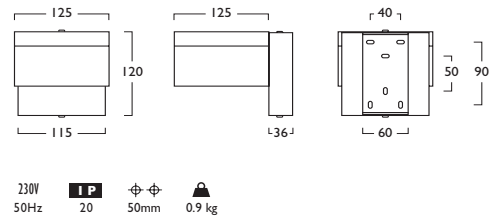

Quba Solo

LED	7W	8W	12W	15W
LED	WLO60	WLO60	WLO60	WLO60
A	—	—	—	—
F	—	—	—	—
J	—	—	—	—
S	—	—	—	—
	07	08	12	15
	426	426	426	426

- Sharp design, cutting edge appearance
- Available in a choice of lumen outputs, delivering up to 2040 lumens
- Efficacies up to 104 lm/W
- Discreetly etched polycarbonate diffusers
- Life expectancy in excess of 50,000 hours (L80 B10) excluding 7W
- Colour stability within 3 MacAdams