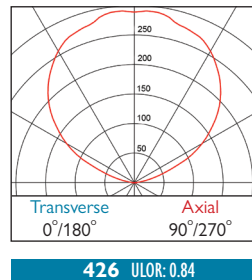

Photometrics

Gear type F must be operated through a DSI

- A Integral Driver/Remote
- F Digital Dim
- J Switch Dim
- S DALI Dim

3 Warm (3000K) 4 Neutral (4000K)

1 White (RAL 9010) 2 Urban Graphite (RAL 7046) 3 Black (RAL 9005)

Tel: (0191) 280 9911 Email: technical@hacel.co.uk Web: www.hacel.co.uk

V3 - 06/2023