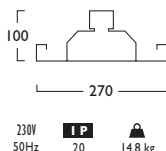

Network® Opal

Opal - 1500mm Modules

LED

25W	LED	NW159	LED	25	402
46W	LED	NW159	LED	46	402

- Opal LED Fascias offer superior uniform light distribution with an exceptional LOR of 0.87
- High quality polycarbonate diffuser with wipe clean surface
- Available in a choice of lumen outputs, delivering up to 7732 lumens
- Efficacies up to 149 lm/W
- Life expectancy of 72,000 hours (L80 B10)
- Wireless Lighting Control available, see Connected video for full overview

Gear types F & G must be operated through a DSI

- **A** Integral Driver/Remote
- **E** Emergency
- **F** Digital Dim
- **G** Digital Dim + Emergency
- **J** Switch Dim
- **K** Switch Dim + Emergency
- **S** DALI Dim
- **T** DALI Dim + Emergency
- **C** DALI Dim + DALI Emergency
- **L** DALI Bluetooth
- **M** DALI Bluetooth + Emergency

3 Warm (3000K) 4 Neutral (4000K)

1 White (RAL 9010) 2 Urban Graphite (RAL 7046) 3 Black (RAL 9005)

Tel: (0191) 280 9911 Email: technical@hacel.co.uk Web: www.hacel.co.uk V2 - 07/2023