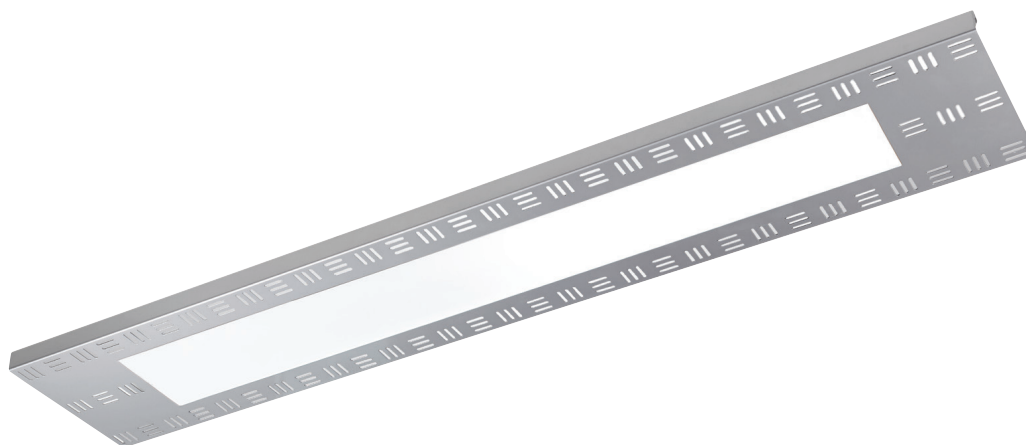

3	Warm White LED (3000K)	CRI 80	25W	46W
	Lumen Output		4232 lm	7390 lm
	LOR		0.87	0.87
	CRI		80	80
	Total Power		25.7W	49.3W
	Power Factor		0.98	0.95
	Running Current		0.11A	0.23A
	Inrush Current (Std)		32.0A (240us)	33.0A (250us)
	Inrush Current (Dim)		29.0A (180us)	40.0A (178us)
	Efficacy		143 lm/W	130 lm/W
	Emergency Output (BLF)		465 (11%)	443 (6%)

4	Neutral White LED (4000K)	CRI 80	25W	46W
	Lumen Output		4428 lm	7732 lm
	LOR		0.87	0.87
	CRI		80	80
	Total Power		25.7W	49.3W
	Power Factor		0.98	0.95
	Running Current		0.11A	0.23A
	Inrush Current (Std)		32.0A (240us)	33.0A (250us)
	Inrush Current (Dim)		29.0A (180us)	40.0A (178us)
	Efficacy		149 lm/W	136 lm/W
	Emergency Output (BLF)		487 (11%)	463 (6%)

Network® Opal

Opal - 1500mm Modules

LED

25W	LED	NW159	LED	25	402
46W	LED	NW159	LED	46	402

- Opal LED Fascias offer superior uniform light distribution with an exceptional LOR of 0.87
- High quality polycarbonate diffuser with wipe clean surface
- Available in a choice of lumen outputs, delivering up to 7732 lumens
- Efficacies up to 149 lm/W
- Life expectancy of 72,000 hours (L80 B10)
- Wireless Lighting Control available, see Connected video for full overview

Gear types F & G must be operated through a DSI

- **A** Integral Driver/Remote
- **E** Emergency
- **F** Digital Dim
- **G** Digital Dim + Emergency
- **J** Switch Dim
- **K** Switch Dim + Emergency
- **S** DALI Dim
- **T** DALI Dim + Emergency
- **C** DALI Dim + DALI Emergency
- **L** DALI Bluetooth
- **M** DALI Bluetooth + Emergency

3 Warm (3000K) 4 Neutral (4000K)

1 White (RAL 9010) 2 Urban Graphite (RAL 7046) 3 Black (RAL 9005)

Tel: (0191) 280 9911 Email: technical@hacel.co.uk Web: www.hacel.co.uk V2 - 07/2023