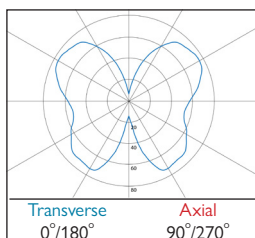

- Elegant LED Wall Light with Chrome feature
- Can be mechanically linked to create an array of imaginative configurations
- Outputs up to 5460 lumens
- Life expectancy of 50,000 hours (L80 F10)
- Colour stability within 3 MacAdams
- Colour options apply to Driver Housing
- Complementary Pendant available
- Wireless Lighting Control available, see Connected video for full overview

Explora® Star Wall Light Solo

LED CRI 80

 43W LED Micro WL1218 LED 43 4 565

Link

LED CRI 80

 43W LED Micro WL1227 LED 43 4 565

Photometrics

565 ULOR: 0.43 DLOR: 0.38

- A** Integral Driver/Remote
- J** Switch Dim
- S** DALI Dim
- L** DALI Bluetooth
- 3** Warm (3000K) **4** Neutral (4000K)
- 4** Polished Chrome

Explora® Star Wall Light

230V
50Hz

IP
20

⊕ ⊕
990mm Ø

⚡
3.3 kg