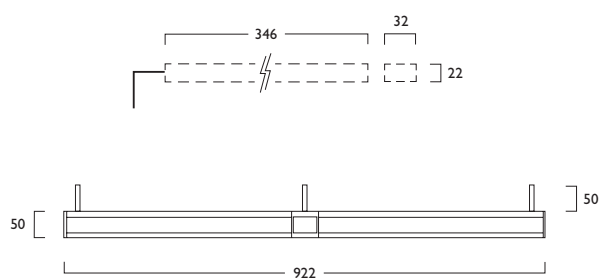

- Elegant LED Wall Light with Chrome feature
- Can be mechanically linked to create an array of imaginative configurations
- Outputs up to 5460 lumens
- Life expectancy of 50,000 hours (L80 F10)
- Colour stability within 3 MacAdams
- Colour options apply to Driver Housing
- Complementary Pendant available
- Wireless Lighting Control available, see Connected video for full overview

Explora® Star Wall Light Solo

LED CRI 80

 43W LED Micro WL1218 LED 43 4 565

Link

LED CRI 80

 43W LED Micro WL1227 LED 43 4 565

Photometrics

565 ULOR: 0.43 DLOR: 0.38

- A** Integral Driver/Remote
- J** Switch Dim
- S** DALI Dim
- L** DALI Bluetooth
- 3** Warm (3000K) **4** Neutral (4000K)
- 4** Polished Chrome

Explora® Star Wall Light

230V
50Hz

IP
20

⊕ ⊕
990mm Ø

⚡
3.3 kg