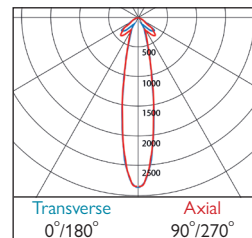

Photometrics

- E Emergency
- C DALI Emergency
- Z Self Test Emergency

1 White (RAL 9010) 3 Black (RAL 9005)