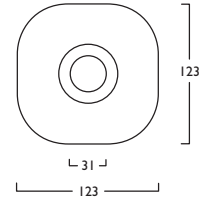

	CRI 80	2W
Lumen Output		206 lm
LOR		1.00
CRI	80	
Total Power		2.5W
Power Factor		0.63
Running Current		0.02A
Inrush Current		10.0A (120us)
Efficacy		82 lm/W
Emergency Output (BLF)		206 (100%)

230V 50Hz IP 20 50mm 0.3 kg

Emy Surface

LED

2W LED SD1283 LED 002 581/582/583

- Stand alone, three hour rated, non-maintained Emergency LED
- Three lenses included:
 - Anti-Panic - General emergency lighting applications
 - Escape Route - Corridor and escape route lighting applications
 - Spot - Highlighting emergency equipment
- Suitable for side and rear cable entry
- Daylight colour temperature (6500K)
- Efficacies up to 82 lm/W
- Output 206 lumens in emergency mode
- Life expectancy in excess of 50,000 hours (L90 B50)
- Colour stability within 3 MacAdams
- Lithium Iron Phosphate battery
- IK07 Compliant