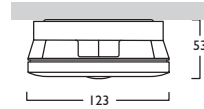

	CRI 80	2W
Lumen Output		206 lm
LOR		1.00
CRI	80	
Total Power		2.5W
Power Factor		0.63
Running Current		0.02A
Inrush Current		10.0A (120us)
Efficacy		82 lm/W
Emergency Output (BLF)		206 (100%)

230V 50Hz IP 20 50mm 0.3 kg

Emy Surface

LED

2W LED SD1283 LED 002 581/582/583

- Stand alone, three hour rated, non-maintained Emergency LED
- Three lenses included:
 - Anti-Panic - General emergency lighting applications
 - Escape Route - Corridor and escape route lighting applications
 - Spot - Highlighting emergency equipment
- Suitable for side and rear cable entry
- Daylight colour temperature (6500K)
- Efficacies up to 82 lm/W
- Output 206 lumens in emergency mode
- Life expectancy in excess of 50,000 hours (L90 B50)
- Colour stability within 3 MacAdams
- Lithium Iron Phosphate battery
- IK07 Compliant