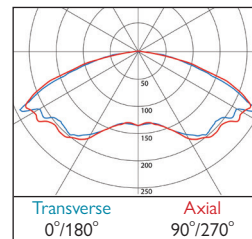

Photometrics

- E Emergency
- C DALI Emergency
- Z Self Test Emergency

1 White (RAL 9010) 3 Black (RAL 9005)