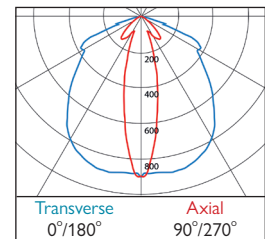

Photometrics

- E Emergency
- C DALI Emergency
- Z Self Test Emergency

1 White (RAL 9010) 3 Black (RAL 9005)