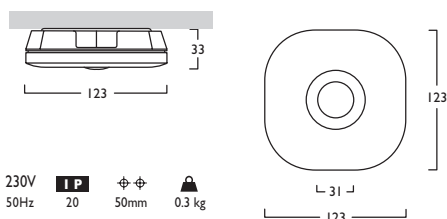

	CRI 80	2W
Lumen Output		206 lm
LOR		1.00
CRI	80	
Total Power		2.5W
Power Factor		0.63
Running Current		0.02A
Inrush Current		10.0A (120us)
Efficacy		82 lm/W
Emergency Output (BLF)		206 (100%)

230V 50Hz IP 20 50mm 0.3 kg

Emy Surface Slim

LED

2W LED SD1284 LED 002 581/582/583

- Stand alone, three hour rated, non-maintained Emergency LED
- Three lenses included:
 - Anti-Panic - General emergency lighting applications
 - Escape Route - Corridor and escape route lighting applications
 - Spot - Highlighting emergency equipment
- Suitable for rear cable entry only
- Daylight colour temperature (6500K)
- Efficiencies up to 82 lm/W
- Output 206 lumens in emergency mode
- Life expectancy in excess of 50,000 hours (L90 B50)
- Colour stability within 3 MacAdams
- Lithium Iron Phosphate battery
- IK07 Compliant