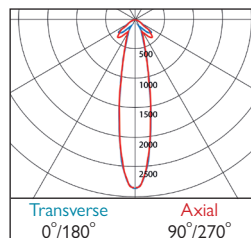

583 DLOR: 1.00

- E Emergency
- C DALI Emergency
- Z Self Test Emergency

1 White (RAL 9010) 3 Black (RAL 9005)

Tel: (0191) 280 9911 Email: technical@hacel.co.uk Web: www.hacel.co.uk