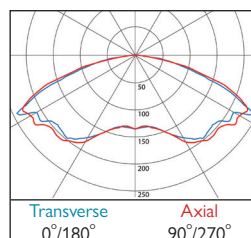

Photometrics

581 DLOR: 1.00