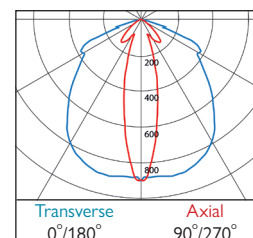

582 DLOR: 1.00