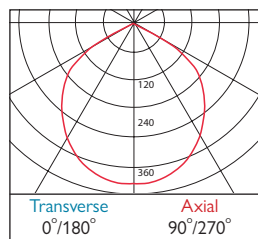

Emerge Track

LED
1W LED Three Circuit/DALI Track TT1537 LED 001 604

Colour Temp (6700K)	1W
Lumen Output	139
LOR	1.0
CRi/Ra Index	60
Total Power	0.9W
Power Factor	0.95
Running Current	0.01A
Inrush Current	18.4A (3us)
Emergency Output (BFL)	139 (100%)

230V 50Hz **IP** 20 0.6 kg

Photometrics

604 DLOR: 1.00

- E Emergency
- Z Self Test Emergency
- 1 White
- 3 Black