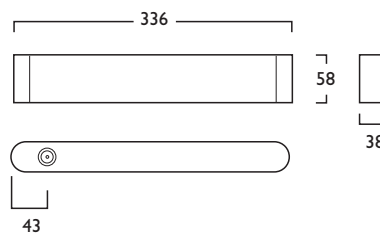

Emerge Track

LED
1W LED Three Circuit/DALI Track TT1537 LED 001 604

Colour Temp (6700K)	1W
Lumen Output	139
LOR	1.0
CRi/Ra Index	60
Total Power	0.9W
Power Factor	0.95
Running Current	0.01A
Inrush Current	18.4A (3us)
Emergency Output (BFL)	139 (100%)

- Track mounted, three hour Non Maintained Emergency luminaire
- Suitable for use with Hacer Three Circuit and DALI Track systems
- Tamperproof polycarbonate cover
- Locking mechanism to secure luminaire into Track
- Daylight colour temperature (6700K)
- Life expectancy 60,000 hours (L70 B10)
- Recharge period 24 hours

230V 50Hz **IP** 20 0.6 kg

Photometrics

604 DLOR: 1.00

- E Emergency
- Z Self Test Emergency
- 1 White
- 3 Black