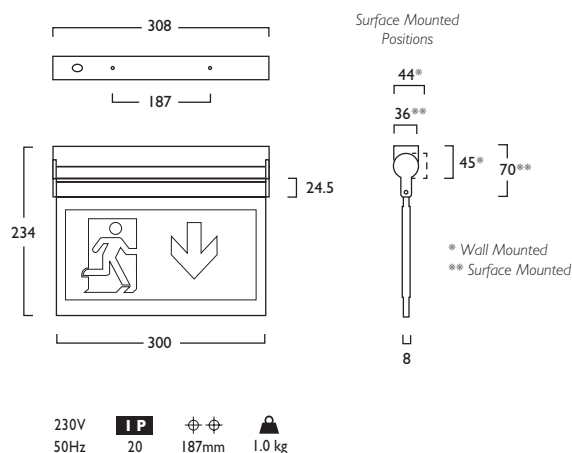

Maximum viewing distance 28m

**Arrow Left**  
ISO Single & Double Sided

**Arrow Right**  
ISO Single & Double Sided

**Arrow Up**  
ISO Single & Double Sided

**Arrow Down**  
ISO Single & Double Sided

## Emerge Plus Exit Sign

LED	☀	☁	☑	🔌	🔊	🔒
1W LED	Surface (Ceiling/Wall)	SD1538	—	LED 001	1	N/a
1W LED	Recessed (Ceiling/Wall)	ID1539	—	LED 001	1	N/a
1W LED	Suspended (Ceiling)	PN1540	—	LED 001	1	N/a

	IW
Lumen Output	N/a
LOR	1.00
CRI/Ra Index	80
Total Power	2.0W
Power Factor	0.53
Running Current	0.02A
Inrush Current	18.4A (3us)
Emergency Output (BFL)	N/a

- Surface, Wall, Recessed and Suspended, three hour Emergency Exit luminaires
- Hinged blade for wall mounting which also allows mounting on angled surfaces
- Can be wired as Maintained or Non Maintained
- Viewing distance 28m
- Supplied with Interchangeable ISO Legend Pack: Arrow Left, Arrow Right, Arrow Up and Arrow Down
- Life expectancy 100,000 hours (L70 B10)
- Recharge period 24 hours