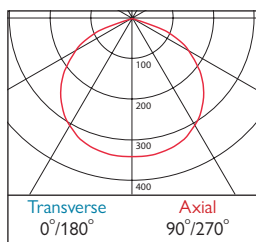

Photometrics

- E Emergency
- C DALI Dim + DALI Emergency
- I White