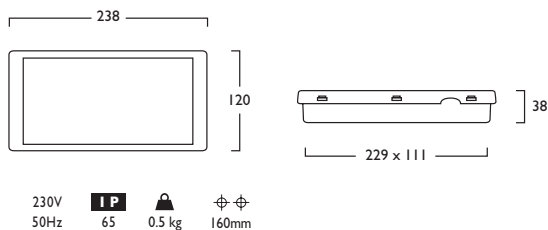

IW

- Versatile ceiling or over door, three hour Emergency luminaires,
- Can be wired as Maintained or Non Maintained
- IP65 rating provides a robust design for challenging environments
- Supplied with Interchangeable ISO Legend Pack: Arrow Left, Arrow Right, Arrow Up and Arrow Down
- Can be used with or without Legends
- Daylight colour temperature (5700K)
- Life expectancy 100,000 hours (L70 B10)
- Recharge period 24 hours