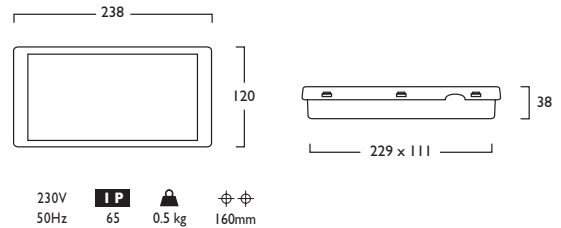

Emerge Escape IP65

LED	☀	☾	☐	🔌	⚠
5W LED	Surface (Ceiling/Wall)	SD1541	LED 005	1	605
5W LED	Recessed (Ceiling/Wall)	ID1542	LED 005	1	605

Colour Temp (5700K)	5W
Lumen Output	325
LOR	1.00
CRI/Ra Index	80
Total Power	7.1W
Power Factor	0.63
Running Current	0.05A
Inrush Current	19.8A (3us)
Emergency Output (BFL)	325 (100%)

- Versatile ceiling or over door, three hour Emergency luminaires
- Can be wired as Maintained or Non Maintained
- IP65 rating provides a robust design for challenging environments
- Daylight colour temperature (5700K)
- Life expectancy 100,000 hours (L70 B10)
- Recharge period 24 hours

Photometrics

605 DLOR: 1.00

- E Emergency
- C DALI Emergency
- I White