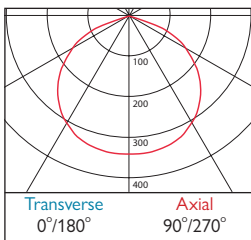

Photometrics

605 DLOR: 1.00

- E Emergency
- C DALI Emergency
- I White