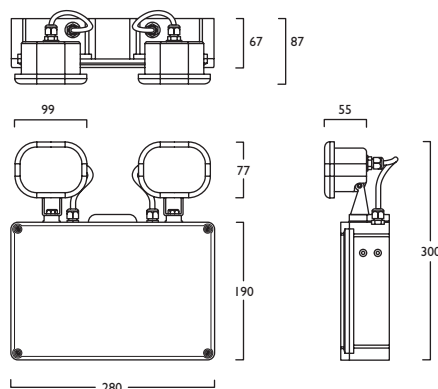

Emerge Duet IP65

LED
 3W LED Surface (Wall) WL1543 LED 003 1 606

Colour Temp (5700K)	3W
Lumen Output	400
LOR	1.00
CR/Ra Index	80
Total Power	5.8W
Power Factor	0.60
Running Current	0.04A
Inrush Current	16.7A
Emergency Output (BFL)	400 (100%)

- Stand alone, three hour Non Maintained twin head Emergency luminaire
- Adjustable heads make it suitable for sports hall, commercial and industrial warehouse applications
- IP65 rating provides a robust design for challenging environments
- Daylight colour temperature (5700K)
- Life expectancy 100,000 hours (L70 B10)
- Recharge period 24 hours

Photometrics

606 DLOR: 1.00

230V 50Hz **IP** 65 1.7 kg 224 x 132mm

- E Emergency
- C DALI Emergency
- I White