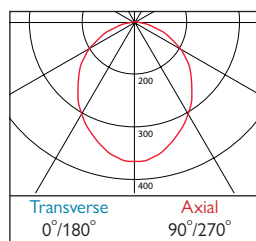

Emerge Duet IP65

LED
 3W LED Surface (Wall) WL1543 LED 003 1 606

Colour Temp (5700K)	3W
Lumen Output	400
LOR	1.00
CR/Ra Index	80
Total Power	5.8W
Power Factor	0.60
Running Current	0.04A
Inrush Current	16.7A
Emergency Output (BFL)	400 (100%)

Photometrics

606 DLOR: 1.00

230V 50Hz **IP** 65 1.7 kg 224 x 132mm

- E Emergency
- C DALI Emergency
- I White