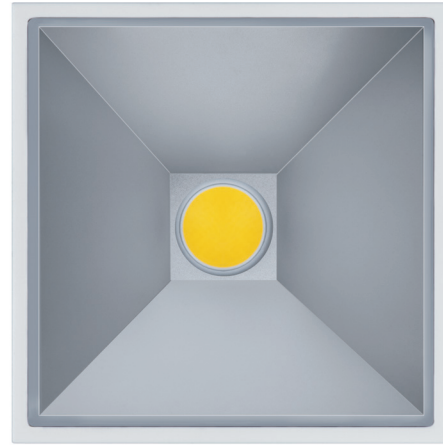

Microbezel® Square

Options

■ Polycarbonate Options

■ Ceiling Template Option

Photometrics

573 / 574 DLOR: 0.94