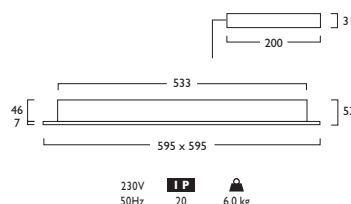

Avara® 4 Grid

LED

8W	LED	IM1199	—	LED	—	08	—	559
13W	LED	IM1199	—	LED	—	13	—	559

Designed for 15mm and 25mm T grid ceilings

		CRI 80	8W	13W
3	Warm White LED (3000K)			
	Lumen Output		1492 lm	2344 lm
	LOR		0.85	0.85
	CRI		80	80
	Total Power		9.4W	14.6W
	Power Factor		0.92	0.95
	Running Current		0.04A	0.07A
	Inrush Current (Std)		17.0A (231us)	15.0A (204us)
	Inrush Current (Dim)		15.0A (243us)	18.0A (140us)
	Efficacy		134 lm/W	136 lm/W
Emergency Output (BLF)		462 lm (31%)	468 lm (20%)	
4	Neutral White LED (4000K)			
	Lumen Output		1540 lm	2424 lm
	LOR		0.85	0.85
	CRI		80	80
	Total Power		9.4W	14.6W
	Power Factor		0.92	0.95
	Running Current		0.04A	0.07A
	Inrush Current (Std)		17.0A (231us)	15.0A (204us)
	Inrush Current (Dim)		15.0A (243us)	18.0A (140us)
	Efficacy		139 lm/W	141 lm/W
Emergency Output (BLF)		477 lm (31%)	484 lm (20%)	

- High quality injection moulded reflectors achieve UGR <19
- Available in a choice of lumens outputs up to 2424 lumens
- Efficacies up to 141 lm/W
- Life expectancy in excess of 50,000 hours (L90 B10)
- Colour stability within 3 MacAdams
- Wide choice of high quality control gear
- Wireless Lighting Control available, see Connected video for full overview

Photometrics

559 DLOR: 0.85

Gear types F & G must be operated through a DSI

- A** Integral Driver
- E** Emergency
- F** Digital Dim
- G** Digital Dim + Emergency
- J** Switch Dim
- K** Switch Dim + Emergency
- S** DALI Dim
- T** DALI Dim + Emergency
- C** DALI Dim + DALI Emergency
- L** DALI Bluetooth
- M** DALI Bluetooth + Emergency