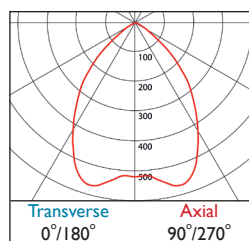

Photometrics

559 DLOR: 0.85

Gear types F & G must be operated through a DSI

- **A** Integral Driver
- **E** Emergency
- **F** Digital Dim
- **G** Digital Dim + Emergency
- **J** Switch Dim
- **K** Switch Dim + Emergency
- **S** DALI Dim
- **T** DALI Dim + Emergency
- **C** DALI Dim + DALI Emergency
- **L** DALI Bluetooth
- **M** DALI Bluetooth + Emergency

■ **3** Warm (3000K)   **4** Neutral (4000K)

■ **I** White (RAL 9010)   **2** Urban Graphite (RAL 7046)   **3** Black (RAL 9005)

Tel: (0191) 280 9911   Email: technical@hacel.co.uk   Web: www.hacel.co.uk