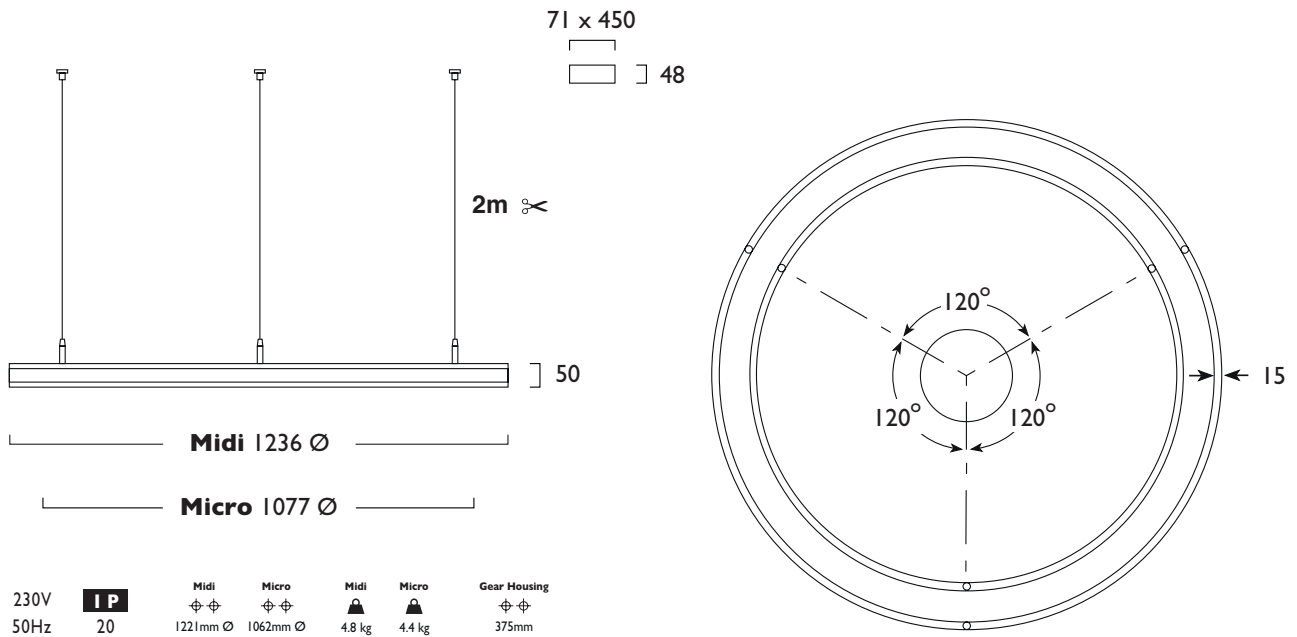

## Explora® Halo Spectrum

LED CRI 80

59W	LED	Micro	PN1209	LED	59	+	552
68W	LED	Midi	PN1210	LED	68	+	553

- S DALI Dim
- L DALI Bluetooth
- 3 Warm (3000K) 4 Neutral (4000K)
- 1 White (RAL 9010) 2 Urban Graphite (RAL 7046) 3 Black (RAL 9005)
- 264 3x 5m Suspensions (wires only)

### Photometrics

552-553 ULOR: 0.36 DLOR: 0.36