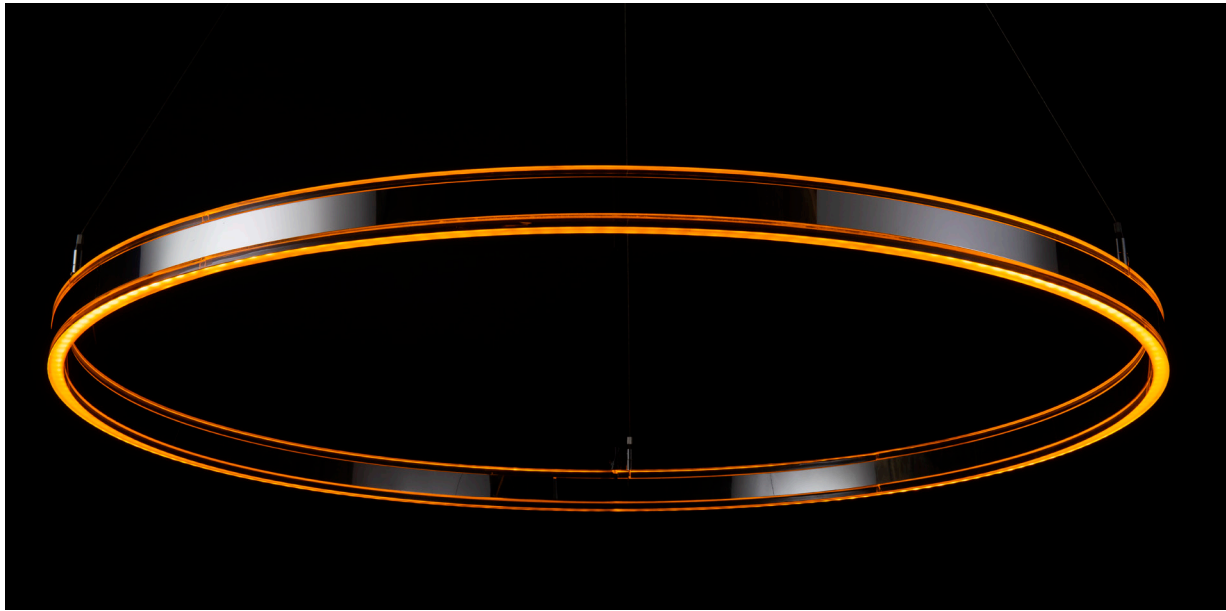

Explora® Halo Spectrum