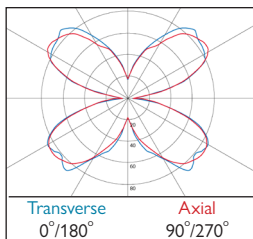

Photometrics

552-553 ULOR: 0.36 DLOR: 0.36