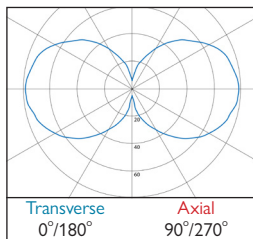

3	Warm White LED (3000K)	CRI 80	9W
	Lumen Output		1164 lm
	LOR		0.74
	CRI		80
	Total Power		10.6W
	Power Factor		0.95
	Running Current		0.05A
	Inrush Current (Std)		5.0A (50us)
	Inrush Current (Dim)		43.0A
	Efficacy		81 lm/W
	Emergency Output (BLF)		N/a

4	Neutral White LED (4000K)	CRI 80	9W
	Lumen Output		1170 lm
	LOR		0.74
	CRI		80
	Total Power		10.6W
	Power Factor		0.95
	Running Current		0.05A
	Inrush Current (Std)		5.0A (50us)
	Inrush Current (Dim)		43.0A
	Efficacy		81 lm/W
	Emergency Output (BLF)		N/a

Explora® Arc

LED
 9W LED WL1186 LED 09 547

- Elegant LED arc wall light with Chrome feature
- Lumen outputs up to 1170 lumens
- Efficacies of up to 81 lm/W
- Colour Stability within 3 MacAdams
- Life expectancy of 50,000 hours (L70 B50)
- Complementary Pendant versions available
- Wireless Lighting Control available, see Connected video for full overview

Photometrics

547 ULOR: 0.37 DLOR: 0.37

230V 50Hz IP20 432mm 1.5 kg

- A Integral Driver
 - J Switch Dim
 - S DALI Dim
 - L DALI Bluetooth
- 3 Warm (3000K) 4 Neutral (4000K)
 1 White (RAL 9010) 2 Urban Graphite (RAL 7046) 3 Black (RAL 9005)