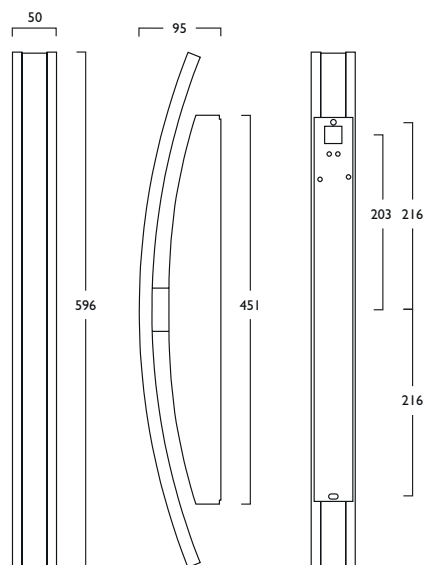

4	Neutral White LED (4000K)	CRI 80	9W
	Lumen Output		1170 lm
	LOR		0.74
	CRI		80
	Total Power		10.6W
	Power Factor		0.95
	Running Current		0.05A
	Inrush Current (Std)		5.0A (50us)
	Inrush Current (Dim)		43.0A
	Efficacy		81 lm/W
	Emergency Output (BLF)		N/a

Explora® Arc

LED
 9W LED WL1186 LED 09 547

- Elegant LED arc wall light with Chrome feature
- Lumen outputs up to 1170 lumens
- Efficacies of up to 81 lm/W
- Colour Stability within 3 MacAdams
- Life expectancy of 50,000 hours (L70 B50)
- Complementary Pendant versions available
- Wireless Lighting Control available, see Connected video for full overview

Photometrics

547 ULOR: 0.37 DLOR: 0.37

230V 50Hz IP20 432mm 1.5 kg

- A Integral Driver
 - J Switch Dim
 - S DALI Dim
 - L DALI Bluetooth
- 3 Warm (3000K) 4 Neutral (4000K)
 1 White (RAL 9010) 2 Urban Graphite (RAL 7046) 3 Black (RAL 9005)