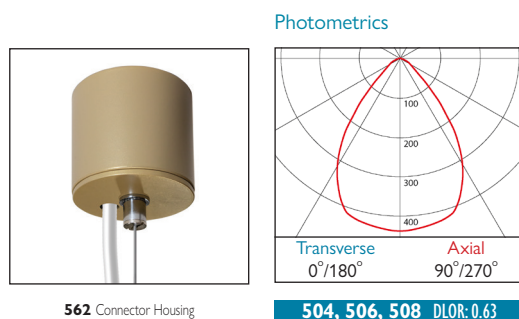

562 Connector Housing