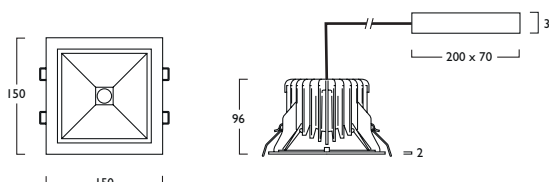

	CRI 80				CRI 90			
	6W	10W	15W	20W	6W	10W	15W	20W
3 Warm White LED (3000K)								
Lumen Output	1009 lm	1682 lm	2462 lm	3211 lm	855 lm	1425 lm	2085 lm	2719 lm
LOR	0.92	0.92	0.92	0.92	0.92	0.92	0.92	0.92
CRI	80	80	80	80	90	90	90	90
Total Power	6.8W	11.6W	18.0W	23.3W	6.8W	11.6W	18.0W	23.3W
Power Factor	0.92	0.95	0.90	0.96	0.92	0.95	0.90	0.96
Running Current	0.03A	0.05A	0.09A	0.11A	0.03A	0.05A	0.09A	0.11A
Inrush Current	17.0A (231us)	6.0A (80us)	15.0A (60us)	16.0A (229us)	17.0A (231us)	6.0A (80us)	15.0A (60us)	16.0A (229us)
Efficacy	136 lm/W	133 lm/W	125 lm/W	126 lm/W	115 lm/W	113 lm/W	106 lm/W	107 lm/W
Emergency Output (BLF)	443 (44%)	430 (25%)	393 (16%)	385 (12%)	376 (44%)	356 (25%)	333 (16%)	326 (12%)
4 Neutral White LED (4000K)								
Lumen Output	1053 lm	1754 lm	2567 lm	3348 lm	917 lm	1528 lm	2236 lm	2916 lm
LOR	0.92	0.92	0.92	0.92	0.92	0.92	0.92	0.92
CRI	80	80	80	80	90	90	90	90
Total Power	6.8W	11.6W	18.0W	23.3W	6.8W	11.6W	18.0W	23.3W
Power Factor	0.92	0.95	0.90	0.96	0.92	0.95	0.90	0.96
Running Current	0.03A	0.05A	0.09A	0.11A	0.03A	0.05A	0.09A	0.11A
Inrush Current	17.0A (231us)	6.0A (80us)	15.0A (60us)	16.0A (229us)	17.0A (231us)	6.0A (80us)	15.0A (60us)	16.0A (229us)
Efficacy	142 lm/W	139 lm/W	131 lm/W	132 lm/W	124 lm/W	121 lm/W	114 lm/W	115 lm/W
Emergency Output (BLF)	463 (44%)	438 (25%)	410 (16%)	401 (12%)	403 (44%)	382 (25%)	357 (16%)	349 (12%)

Power	LED	ID	LED	06	10	15	20	Price
6W	LED	ID1100	LED	06	+	+	+	478
10W	LED	ID1100	LED	10	+	+	+	478
15W	LED	ID1100	LED	15	+	+	+	478
20W	LED	ID1100	LED	20	+	+	+	478

230V 50Hz IP20 140mm x 140mm 0.9 kg

- Class leading LED Square Downlighter
- Exceptional engineering and thermal management
- Choice of lumen outputs, delivering up to 3348 lumens
- Efficacies up to 142 lm/W
- Life expectancy in excess of 51,000 hours (L80 B10)
- CRI 80 and CRI 90 versions available, colour stability within 3 MacAdams
- Emergency versions available