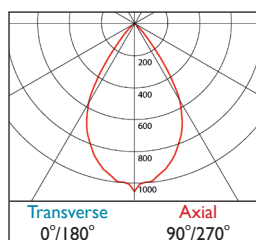

Soledo® Square Midi

Photometrics