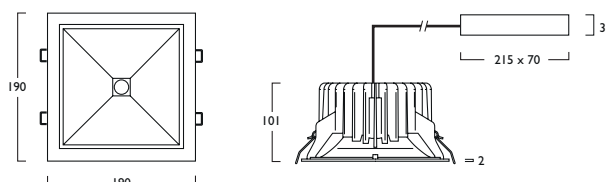

	CRI 80				CRI 90			
	8W	15W	24W	34W	8W	15W	24W	34W
3 Warm White LED (3000K)								
Lumen Output	1416 lm	2462 lm	3694 lm	4842 lm	1199 lm	2085 lm	3128 lm	4101 lm
LOR	0.93	0.93	0.93	0.93	0.93	0.93	0.93	0.93
CRI	80	80	80	80	90	90	90	90
Total Power	9.6W	18.0W	26.5W	37.9W	9.6W	18.0W	26.5W	37.9W
Power Factor	0.85	0.90	0.92	0.95	0.85	0.90	0.92	0.95
Running Current	0.05A	0.09A	0.13A	0.17A	0.05A	0.09A	0.13A	0.17A
Inrush Current	8.0A (80us)	15.0A (60us)	10.0A (100us)	24.7A (268us)	8.0A (80us)	15.0A (60us)	10.0A (100us)	24.7A (268us)
Efficacy	137 lm/W	127 lm/W	129 lm/W	118 lm/W	116 lm/W	107 lm/W	109 lm/W	100 lm/W
Emergency Output (BLF)	439 (31%)	393 (16%)	406 (11%)	387 (8%)	371 (31%)	333 (16%)	344 (11%)	328 (8%)
4 Neutral White LED (4000K)								
Lumen Output	1476 lm	2567 lm	3851 lm	5048 lm	1286 lm	2236 lm	3355 lm	4397 lm
LOR	0.93	0.93	0.93	0.93	0.93	0.93	0.93	0.93
CRI	80	80	80	80	90	90	90	90
Total Power	9.6W	18.0W	26.5W	37.9W	9.6W	18.0W	26.5W	37.9W
Power Factor	0.85	0.90	0.92	0.95	0.85	0.90	0.92	0.95
Running Current	0.05A	0.09A	0.13A	0.17A	0.05A	0.09A	0.13A	0.17A
Inrush Current	8.0A (80us)	15.0A (60us)	10.0A (100us)	24.7A (268us)	8.0A (80us)	15.0A (60us)	10.0A (100us)	24.7A (268us)
Efficacy	142 lm/W	132 lm/W	135 lm/W	123 lm/W	124 lm/W	115 lm/W	117 lm/W	107 lm/W
Emergency Output (BLF)	457 (31%)	410 (16%)	423 (11%)	403 (8%)	398 (31%)	357 (16%)	369 (11%)	351 (8%)

230V 50Hz IP20 180mm x 180mm 1.2 kg

- Class leading LED Square Downlighter
- Exceptional engineering and thermal management
- Choice of lumen outputs, delivering up to 5048 lumens
- Efficacies up to 142 lm/W
- Life expectancy in excess of 59,000 hours (L70 B10)
- CRI 80 and CRI 90 versions available, colour stability within 3 MacAdams
- Emergency versions available