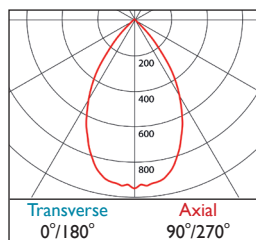

Soledo® Square Maxi

Photometrics