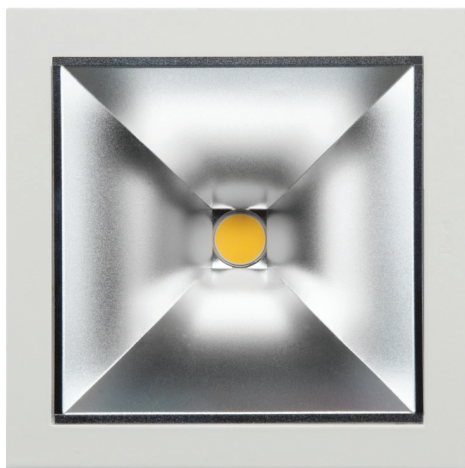

Soledo® Square Maxi

Photometrics

479-480 DLOR: 0.93