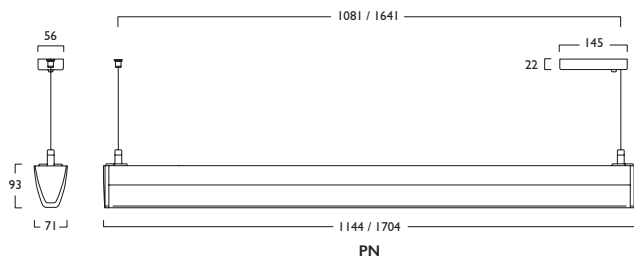

3 Warm (3000K) 4 Neutral (4000K)

1 White (RAL 9010) 2 Urban Graphite (RAL 7046) 3 Black (RAL 9005)

331 2x 5m Suspension (wire only)

- Lumen outputs from 3556 to 7191 lumens
- Efficacies up to 146 lm/W
- Life expectancy in excess of 72,000 hours (L80 B10)
- Colour stability within 3 MacAdams
- The PIR Detector defaults can be modified with the use of the Handset (contact Technical for advice)
- Supplied with 2 x 2m Suspensions and chrome clutches as standard
- Complementary Surface versions are available
- Wireless Lighting Control available, see Connected video for full overview

## Linara® Pendant

230V  
 50Hz

**IP**  
 20

3.8 kg  
 1144mm

5.2 kg  
 1704mm

⌀  
 1081 / 1641mm  
**PN**