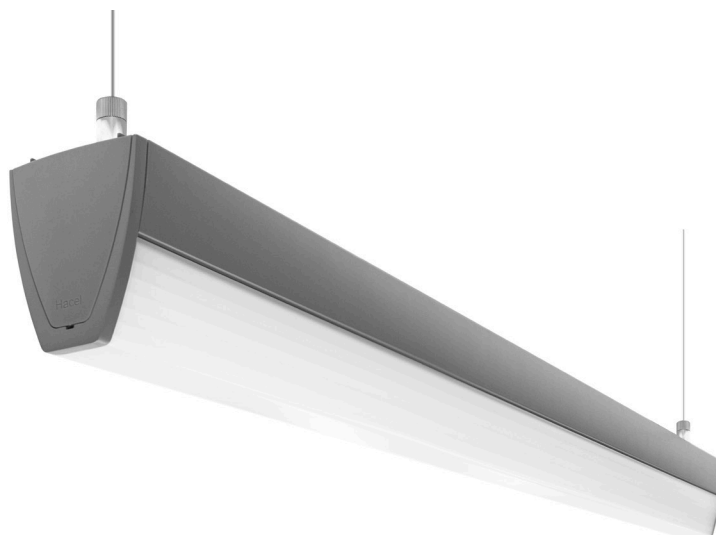

Linara® Pendant

230V
50Hz

IP
20

3.8 kg
1144mm

5.2 kg
1704mm

⌀
1081 / 1641mm
PN

Photometrics

488 - 489 DLOR: 0.81