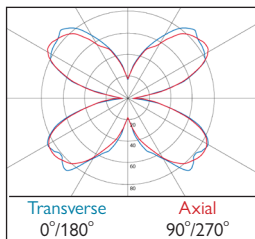

Explora® Halo Direct Indirect

LED CRI 80

51W	LED	Micro	PN1103	LED	51	+	481
59W	LED	Midi	PN1104	LED	59	+	482
78W	LED	Maxi	PN1105	LED	78	+	483

- Elegant LED circular pendant with Chrome feature
- Available in Maxi, Midi and Micro sizes
- Lumen outputs from 6402 to 9750 lumens
- Efficacies of up to 81 lm/W, CRI 80
- Life expectancy of 50,000hrs (L80 B10)
- Colour stability within 3 MacAdams
- Colour options apply to Driver Housing
- Wireless Lighting Control available, see Connected video for full overview

Photometrics

481-483 ULOR: 0.36 DLOR: 0.36