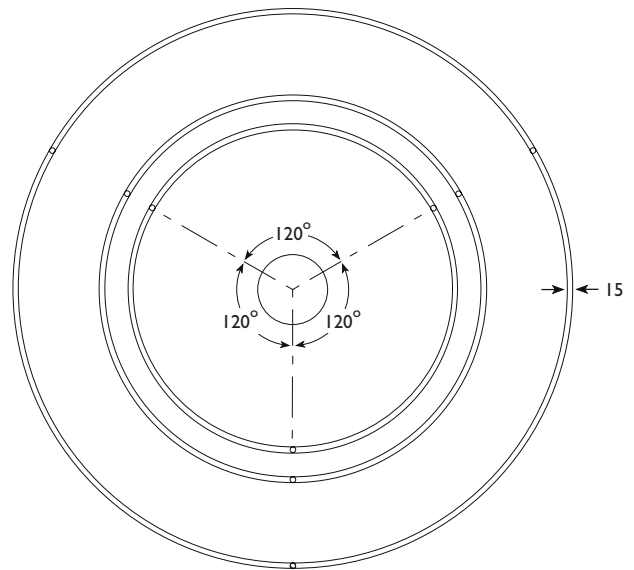

Explora® Halo Direct Indirect

LED CRI 80

51W	LED	Micro	PN1103	LED	51	+	481
59W	LED	Midi	PN1104	LED	59	+	482
78W	LED	Maxi	PN1105	LED	78	+	483

- Elegant LED circular pendant with Chrome feature
- Available in Maxi, Midi and Micro sizes
- Lumen outputs from 6402 to 9750 lumens
- Efficacies of up to 81 lm/W, CRI 80
- Life expectancy of 50,000hrs (L80 B10)
- Colour stability within 3 MacAdams
- Colour options apply to Driver Housing
- Wireless Lighting Control available, see Connected video for full overview

- A** Integral Driver/Remote
- J** Switch Dim
- S** DALI Dim
- L** DALI Bluetooth

■ **3** Warm (3000K) ■ **4** Neutral (4000K)

■ **1** White (RAL 9010) ■ **2** Urban Graphite (RAL 7046) ■ **3** Black (RAL 9005) *Colour options apply to Driver Housing*

■ **264** 3x 5m Suspensions (wires only)

Explora® Halo Direct Indirect

230V 50Hz	IP 20	Maxi 1603mm Ø	Midi 1221mm Ø	Micro 1062mm Ø	Maxi 5.7 kg	Midi 4.8 kg	Micro 4.4 kg	Gear Housing 375mm
--------------	-----------------	------------------	------------------	-------------------	----------------	----------------	-----------------	-----------------------

Photometrics

481-483 ULOR: 0.36 DLOR: 0.36