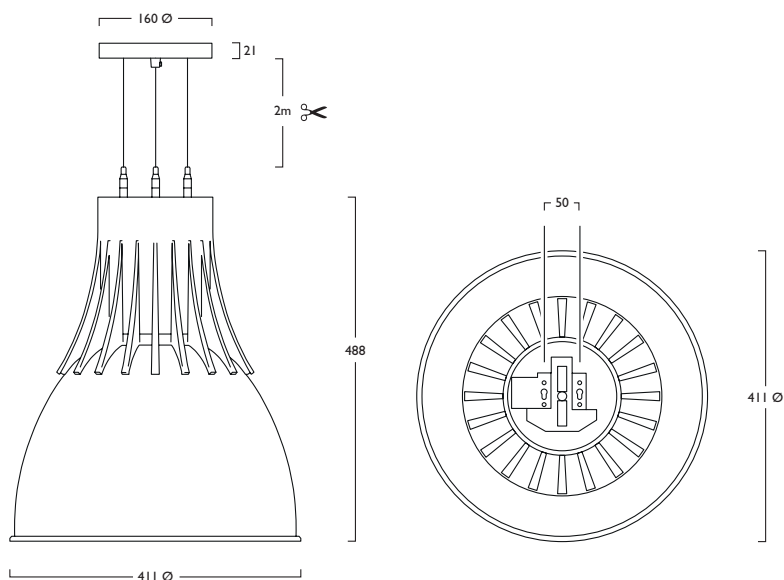

### LED CRI 90

Power	LED	PN1096	LED	20	38	62	+	474
20W	LED	PN1096	LED	20	38	62	+	474
38W	LED	PN1096	LED	20	38	62	+	474
62W	LED	PN1096	LED	20	38	62	+	474

- Available in a choice of lumen outputs, delivering up to 9583 lumens
- Efficacies of up to 145 lm/W
- Single Point Zhaga Book 3 LED
- Colour stability within 3 MacAdams
- Life expectancy in excess of 55,000 hours (L90 B10)
- Wireless Lighting Control available, see Connected video for full overview

3 Warm (3000K) 4 Neutral (4000K)

1 White (RAL 9010) 2 Urban Graphite (RAL 7046) 3 Black (RAL 9005)

340 3x 5m Suspensions (wires only)

Tel: (0191) 280 9911 Email: technical@hacel.co.uk Web: www.hacel.co.uk

## Aspen® Opal

230V  
50Hz

**IP**  
20

⊕ ⊕  
50mm

⚠  
7.7 kg