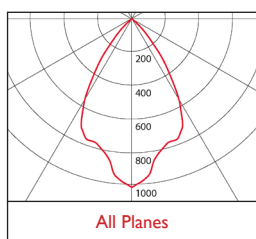

Aspen[®] Ice Pendant

230V
50Hz

IP
20

⊕ ⊕
50mm

⚠
7.7 kg

Photometrics

475-476 DLOR: 0.99