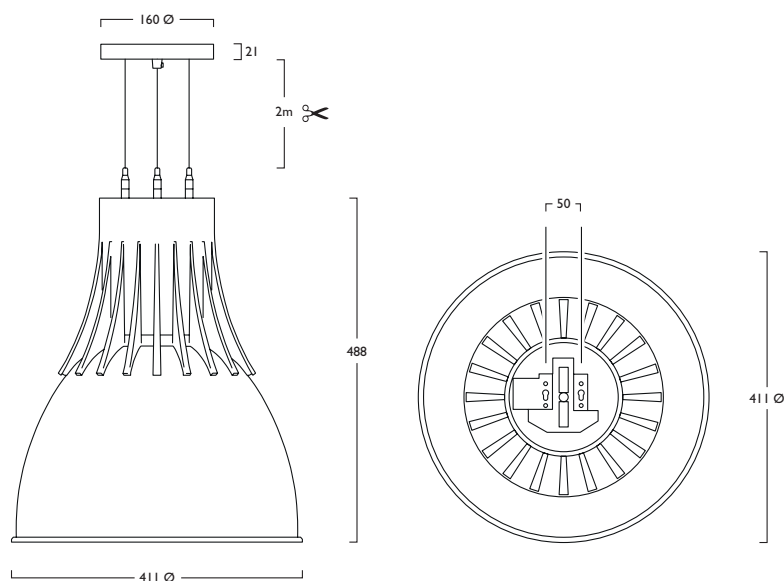

3 Warm (3000K) 4 Neutral (4000K)

1 White (RAL 9010) 2 Urban Graphite (RAL 7046) 3 Black (RAL 9005)

340 3x 5m Suspensions (wires only)

Tel: (0191) 280 9911 Email: technical@hacel.co.uk Web: www.hacel.co.uk

Aspen[®] Ice Pendant

230V
50Hz

IP
20

⊕ ⊕
50mm

⚠
7.7 kg

Photometrics

475-476 DLOR: 0.99