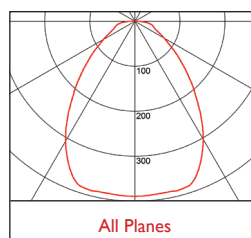

Photometrics

463 DLOR: 0.80