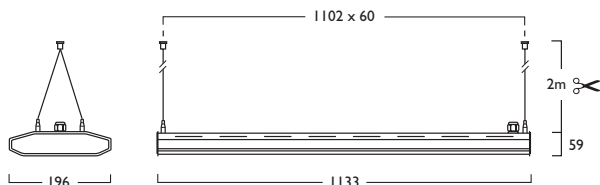

Control Devices

Microwave/PIR Controller

CD1602 X PIR000

230V IP 20 ϕ 1102 x 60mm 4.7 kg Ta 40°C

- Available in a choice of lumen outputs delivering upto 23,894 lumens
- Efficacies up to 126 lm/W
- Wide beam refractor (82°) as standard, ideally suited to Warehouse and Superstore applications
- Optional extra wide beam refractor (112°) for general illumination
- Suitable for ambient temperatures up to 40°C
- Life expectancy in excess of 72,000 hours (L80 B10) at 25°C ambient and 70,000 hours (L80 B10) at 40°C ambient
- Colour stability within 3 MacAdams
- The PIR Detector defaults can be modified with the use of the Hand Held Controller (contact Technical for advice)
- Versatile installation solutions include Suspended, Surface, Trunking and Gripple. (Gripple and Trunking not supplied with fixings)
- Suspension versions supplied with 2 x 2m Suspensions and chrome clutches as standard
- IK08 Compliant
- Wireless Lighting Control available, see Connected video for full overview

PN Pendant GR Gripple SM Surface TM Trunking

Gear types F & G must be operated through a DSI

- **A** Integral Driver/Remote
- **E** Emergency
- **F** Digital Dim
- **G** Digital Dim + Emergency
- **J** Switch Dim
- **K** Switch Dim + Emergency
- **S** DALI Dim
- **T** DALI Dim + Emergency
- **C** DALI Dim + DALI Emergency
- **L** DALI Bluetooth
- **M** DALI Bluetooth + Emergency

3 Warm (3000K) 4 Neutral (4000K)

1 White (RAL 9010) 2 Urban Graphite (RAL 7046) 3 Black (RAL 9005)

Reflector Option

546 2x ExtraWide Beam 466

144 2x 5m Twin Suspensions (Wires only)