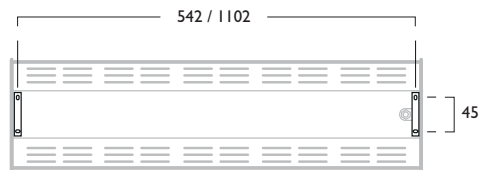

SM Surface

TM Trunking

Fixing Centres

Duet / Duet Linear

PN Suspended

GR Gripple

SM Surface

TM Trunking