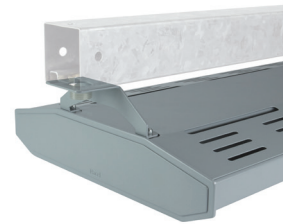

Vertigo® Duet Linear Suspensions & Mounting

Fixing Types

PN Pendant

GR Gripple

SM Surface

TM Trunking