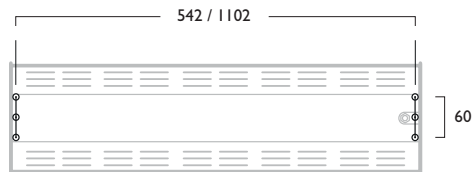

SM Surface

TM Trunking

Fixing Centres

Duet / Duet Linear

PN Suspended

GR Gripple

SM Surface

TM Trunking