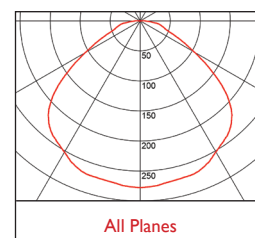

466 DLOR: 0.80

Suspensions and Mounting details shown over