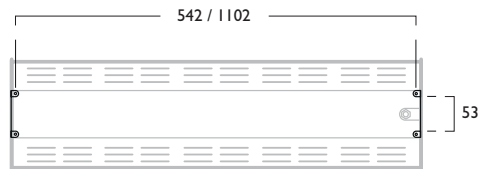

SM Surface

TM Trunking

Fixing Centres

Duet / Duet Linear

PN Suspended

GR Gripple

SM Surface

TM Trunking