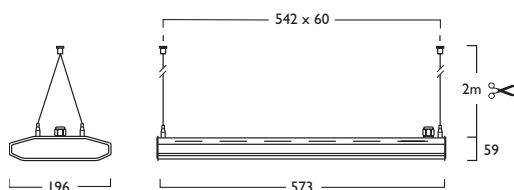

Control Devices

Microwave/PIR Controller

230V 50Hz IP 20 542 x 60mm 3.1 kg Ta 40°C

- Available in a choice of lumen outputs delivering up to 11,947 lumens
- Efficacies up to 126 lm/W
- Wide beam refractor (82°) as standard, ideally suited to Warehouse and Superstore applications
- Optional extra wide beam refractor (112°) for general illumination
- Suitable for ambient temperatures up to 40°C
- Life expectancy in excess of 72,000 hours (L80 B10) at 25°C ambient and 70,000 hours (L80 B10) at 40°C ambient
- Colour stability within 3 MacAdams
- The PIR Detector defaults can be modified with the use of the Hand Held Controller (contact Technical for advice)
- Versatile installation solutions include Suspended, Surface, Trunking and Gripple. (Gripple and Trunking not supplied with fixings)
- Suspension versions supplied with 2 x 2m Suspensions and chrome clutches as standard
- IK08 Compliant
- Wireless Lighting Control available, see Connected video for full overview

PN Pendant GR Gripple SM Surface TM Trunking

Gear types F & G must be operated through a DSI

- A Integral Driver/Remote
- E Emergency
- F Digital Dim
- G Digital Dim + Emergency
- J Switch Dim
- K Switch Dim + Emergency
- S DALI Dim
- T DALI Dim + Emergency
- C DALI Dim + DALI Emergency
- L DALI Bluetooth
- M DALI Bluetooth + Emergency

3 Warm (3000K) 4 Neutral (4000K)

1 White (RAL 9010) 2 Urban Graphite (RAL 7046) 3 Black (RAL 9005)

Reflector Option

- 545 2x ExtraWide Beam 465
- 144 2x 5m Twin Suspensions (Wires only)