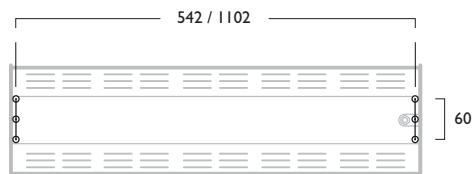

SM Surface

TM Trunking

Fixing Centres

Duet / Duet Linear

PN Suspended

GR Gripple

SM Surface

TM Trunking