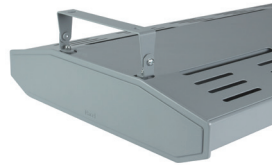

Vertigo® Duet Suspensions & Mounting

Fixing Types

PN Pendant

GR Gripple

SM Surface

TM Trunking