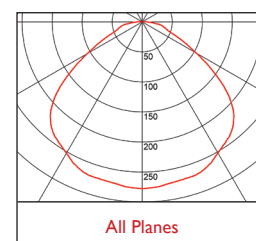

465 DLOR: 0.80

Suspensions and Mounting details shown over