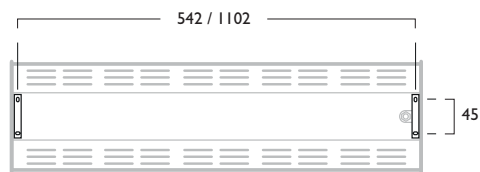

SM Surface

TM Trunking

Fixing Centres

Duet / Duet Linear

PN Suspended

GR Gripple

SM Surface

TM Trunking