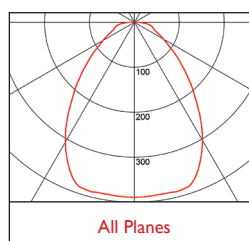

Photometrics

462 DLOR: 0.80