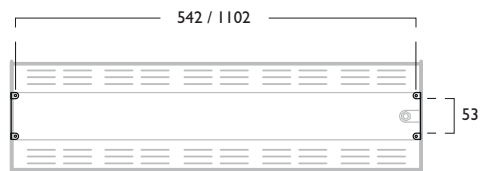

SM Surface

TM Trunking

Fixing Centres

Duet / Duet Linear

PN Suspended

GR Gripple

SM Surface

TM Trunking