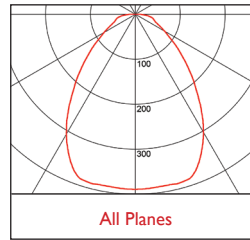

Photometrics

461 DLOR: 0.80