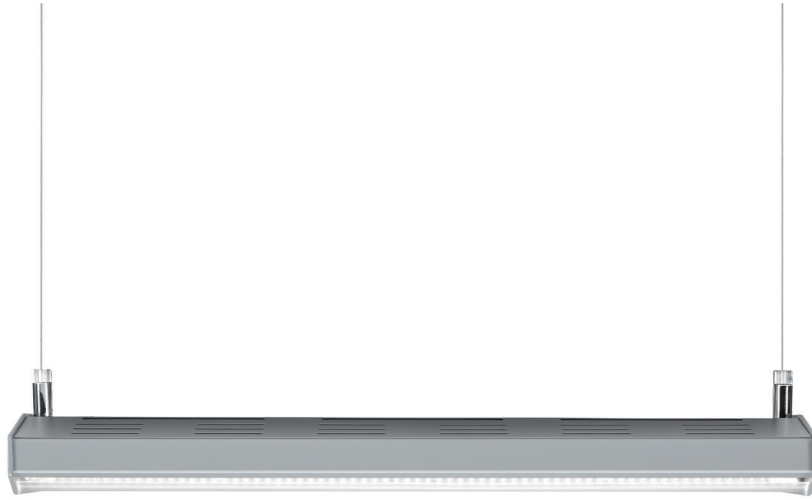

Quad 575 x 427 x 59mm

Vertigo® Quad Highbay

3	Warm White LED (3000K)	CRI 80 136W
	Lumen Output	22168 lm
	LOR	0.80
	CRI	80
	Total Power	143.9W
	Power Factor	0.95
	Running Current	0.66A
	Inrush Current (Std)	50.5A (176us)
	Inrush Current (Dim)	84.0A (255us)
	Efficacy	123 lm/W
	Emergency Output (BLF)	443 lm (2%)
4	Neutral White LED (4000K)	CRI 80 136W
	Lumen Output	23200 lm
	LOR	0.80
	CRI	80
	Total Power	143.9W
	Power Factor	0.95
	Running Current	0.66A
	Inrush Current (Std)	50.5A (176us)
	Inrush Current (Dim)	84.0A (255us)
	Efficacy	128 lm/W
	Emergency Output (BLF)	464 lm (2%)