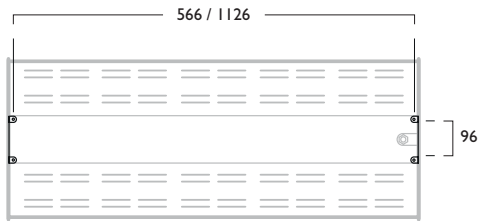

SM Surface

TM Trunking

Fixing Centres

Quad / Quad Linear

PN Suspended

GR Gripple

SM Surface

TM Trunking