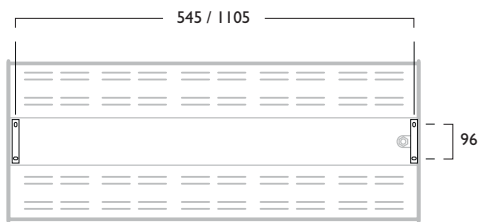

SM Surface

TM Trunking

Fixing Centres

Quad / Quad Linear

PN Suspended

GR Gripple

SM Surface

TM Trunking