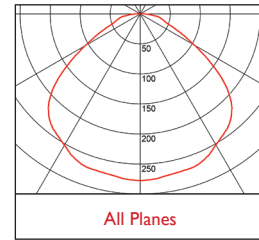

464 DLOR: 0.80

Suspensions and Mounting details shown over