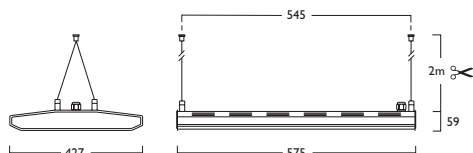

PIR version shown

Vertigo® Quad Highbay

LED
 136W LED 483 LED 136 + 461

LED & PIR
 136W LED 486 LED 136 + 461

PIR versions not suitable for use with Gear Types J and K

230V 50Hz IP20 545mm 6.6 kg Ta 45°C

- Available in a choice of lumen outputs delivering up to 23,200 lumens
- Efficacies up to 128 lm/W
- Wide beam refractor (82°) as standard, ideally suited to Warehouse and Superstore applications
- Optional Extra Wide beam refractor (112°) for general illumination
- Suitable for ambient temperatures up to 45°C
- Life expectancy in excess of 72,000 hours (L80 B10) at 25°C ambient and 70,000 hours (L80 B10) at 45°C ambient
- Colour stability within 3 MacAdams
- The PIR Detector defaults can be modified with the use of the Hand Held Controller or Programmer (contact our Lighting Design Department for advice)
- Versatile installation solutions include Suspended, Surface, Trunking and Gripple. (Gripple and Trunking not supplied with fixings)
- Suspension versions supplied with 2 x 2m Suspensions and chrome clutches as standard
- IK08 Compliant