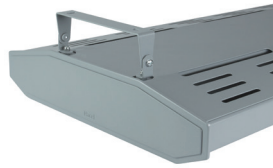

Vertigo® Quad Highbay Suspensions & Mounting

Fixing Types

PN Pendant

GR Gripple

SM Surface

TM Trunking

Fixing Centres

Quad / Quad Linear

PN Suspended

GR Gripple

SM Surface

TM Trunking