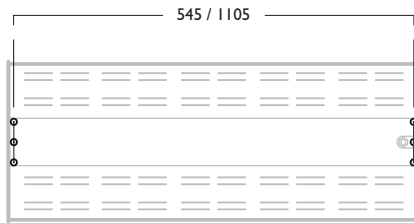

Photometrics

461 DLOR: 0.80

464 DLOR: 0.80

Suspensions and Mounting details shown over

Vertigo® Quad Highbay Suspensions & Mounting

Fixing Types

PN Pendant

GR Gripple

SM Surface

TM Trunking

Fixing Centres

Quad / Quad Linear

PN Suspended

GR Gripple

SM Surface

TM Trunking