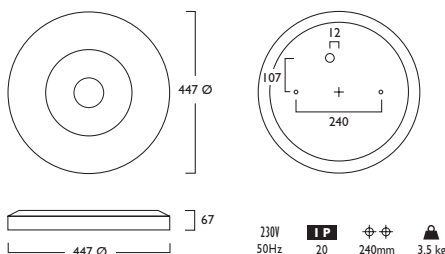

3	Warm White LED (3000K)	CRI 80	32W
	Lumen Output		4590 lm
	LOR		0.80
	CRI		80
	Total Power		35.3W
	Power Factor		0.95
	Running Current		0.16A
	Inrush Current (Std)		24.7A (268us)
	Inrush Current (Dim)		28.0A (195us)
	Efficacy		104 lm/W
	Emergency Output (BLF)		367 lm (8%)

4	Neutral White LED (4000K)	CRI 80	32W
	Lumen Output		4890 lm
	LOR		0.80
	CRI		80
	Total Power		35.3W
	Power Factor		0.95
	Running Current		0.16A
	Inrush Current (Std)		24.7A (268us)
	Inrush Current (Dim)		28.0A (195us)
	Efficacy		110 lm/W
	Emergency Output (BLF)		391 lm (8%)

Solos[®] Surface

■ Luminescent Edge Options

469 Neptune Blue

470 Mars Red

472 Acid Green

Photometrics

354 DLOR: 0.73