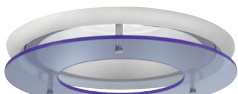

444 Sculpted Diffuser
+ Neptune Blue Insert

446 Sculpted Diffuser
+ Acid Green Insert

447 Sculpted Diffuser
+ Mars Red Insert

■ Luminescent Halo Options

448 Flush Halo Neptune Blue

450 Flush Halo Acid Green

451 Flush Halo Mars Red

452 Floating Halo Neptune Blue

454 Floating Halo Acid Green

455 Floating Halo Mars Red

457 Cylo Neptune

459 Cylo Acid Green

460 Cylo Mars Red

442 Cylo Etched Ice