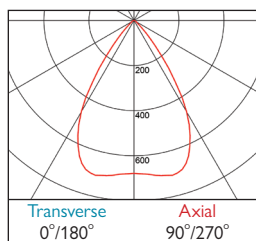

371 DLOR: 0.80