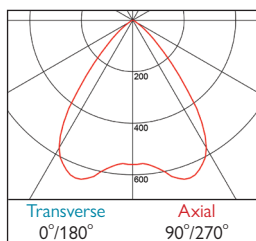

Soledo® Pendant

Photometrics

370 DLOR: 0.97