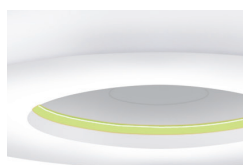

3 Warm (3000K) 4 Neutral (4000K)

1 White (RAL 9010) 2 Urban Graphite (RAL 7046) 3 Black (RAL 9005)

Luminescent Halo Options Shown

353 3x 5m Suspensions (wires only)

- Slim circular contemporary luminaire
- High performance LED offering 100,000 hour life expectancy (L80 B10)
- Available in a choice of lumen outputs, delivering up to 7080 lumens
- Efficacies up to 110 lm/W
- Colour stability within 3 MacAdams
- 2m suspension supplied as standard (Optional 5m)
- Centre feature and housing available in White, Black and Graphite (shown)
- Complementary Downlight, Surface and Wall Light versions are available
- Wireless Lighting Control available, see Connected video for full overview

Solos[®] Pendant

■ Luminescent Halo Options

469 Neptune Blue

470 Mars Red

472 Acid Green

Photometrics

356 DLOR: 0.80