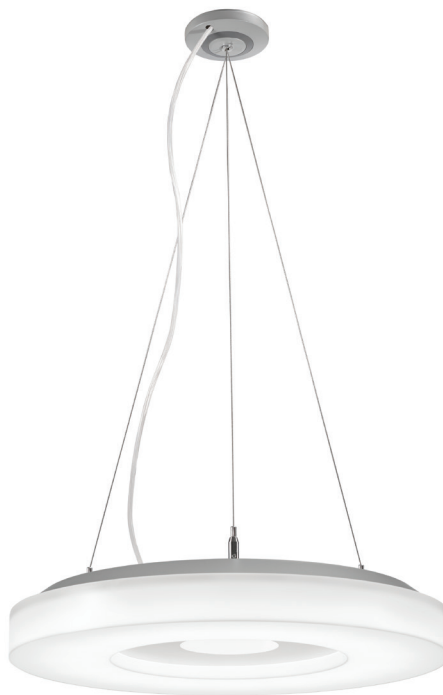

4	Neutral White LED (4000K)	CRI 80	32W	50W
	Lumen Output		4890 lm	7080 lm
	LOR		0.80	0.80
	CRI		80	80
	Total Power		35.3W	54.8W
	Power Factor		0.95	0.95
	Running Current		0.16A	0.25A
	Inrush Current (Std)		24.7A (268us)	25.9A (252us)
	Inrush Current (Dim)		28.0A (195us)	26.0A (264us)
	Efficacy		110 lm/W	103 lm/W
	Emergency Output (BLF)		391 lm (8%)	354 lm (5%)

Solos[®] Pendant

LED

32W	LED	PN287	LED	32	+	356
50W	LED	PN287	LED	50	+	356

Gear types F & G must be operated through a DSI

- A** Integral Driver
- E** Emergency
- F** Digital Dim
- G** Digital Dim + Emergency
- J** Switch Dim
- K** Switch Dim + Emergency
- S** DALI Dim
- T** DALI Dim + Emergency
- C** DALI Dim + DALI Emergency
- L** DALI Bluetooth
- M** DALI Bluetooth + Emergency

3 Warm (3000K) 4 Neutral (4000K)

1 White (RAL 9010) 2 Urban Graphite (RAL 7046) 3 Black (RAL 9005)

Luminescent Halo Options Shown

353 3x 5m Suspensions (wires only)

- Slim circular contemporary luminaire
- High performance LED offering 100,000 hour life expectancy (L80 B10)
- Available in a choice of lumen outputs, delivering up to 7080 lumens
- Efficacies up to 110 lm/W
- Colour stability within 3 MacAdams
- 2m suspension supplied as standard (Optional 5m)
- Centre feature and housing available in White, Black and Graphite (shown)
- Complementary Downlight, Surface and Wall Light versions are available
- Wireless Lighting Control available, see Connected video for full overview

Solos[®] Pendant

■ Luminescent Halo Options

469 Neptune Blue

470 Mars Red

472 Acid Green

Photometrics

356 DLOR: 0.80