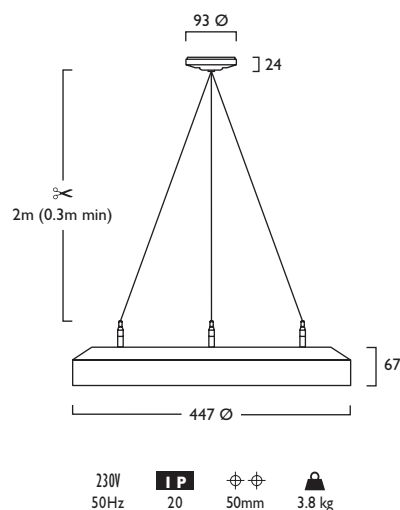

3	Warm White LED (3000K)	CRI 80	32W	50W
	Lumen Output		4590 lm	6600 lm
	LOR		0.80	0.80
	CRI		80	80
	Total Power		35.3W	54.8W
	Power Factor		0.95	0.95
	Running Current		0.16A	0.25A
	Inrush Current (Std)		24.7A (268us)	25.9A (252us)
	Inrush Current (Dim)		28.0A (195us)	26.0A (264us)
	Efficacy		104 lm/W	96 lm/W
	Emergency Output (BLF)		367 lm (8%)	330 lm (5%)

4	Neutral White LED (4000K)	CRI 80	32W	50W
	Lumen Output		4890 lm	7080 lm
	LOR		0.80	0.80
	CRI		80	80
	Total Power		35.3W	54.8W
	Power Factor		0.95	0.95
	Running Current		0.16A	0.25A
	Inrush Current (Std)		24.7A (268us)	25.9A (252us)
	Inrush Current (Dim)		28.0A (195us)	26.0A (264us)
	Efficacy		110 lm/W	103 lm/W
	Emergency Output (BLF)		391 lm (8%)	354 lm (5%)