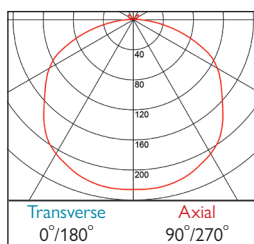

3 Warm (3000K) 4 Neutral (4000K)

1 White (RAL 9010) 2 Urban Graphite (RAL 7046) 3 Black (RAL 9005)

Luminescent Halo Options Shown

353 3x 5m Suspensions (wires only)

- Slim circular contemporary luminaire
- High performance LED offering 100,000 hour life expectancy (L80 B10)
- Available in a choice of lumen outputs, delivering up to 7080 lumens
- Efficacies up to 110 lm/W
- Colour stability within 3 MacAdams
- 2m suspension supplied as standard (Optional 5m)
- Centre feature and housing available in White, Black and Graphite (shown)
- Complementary Downlight, Surface and Wall Light versions are available
- Wireless Lighting Control available, see Connected video for full overview

Solos[®] Pendant

■ Luminescent Halo Options

469 Neptune Blue

470 Mars Red

472 Acid Green

Photometrics

356 DLOR: 0.80