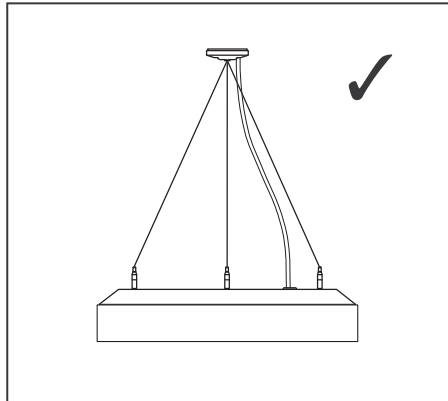

TFL Lamp Installation Cont.

4

5

IMPORTANT INFORMATION

Solos® Pendant

Disconnect electricity supply before installation.

To be installed by qualified personnel only.

When installing, Hacel recommends wearing disposable gloves to avoid fingerprinting to the paint work of the luminaire.