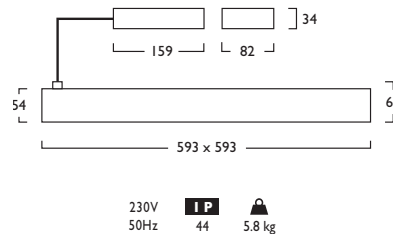

SkyMod® Grid

LED

21W	LED	IM297	LED	21	1	359
33W	LED	IM297	LED	33	1	359
46W	LED	IM297	LED	46	1	359

Designed for 15mm and 25mm T grid ceilings

3	Warm White LED (3000K)	CRI 80	21W	33W	46W
	Lumen Output		3746 lm	6182 lm	8076 lm
	LOR		0.82	0.82	0.82
	CRI		80	80	80
	Total Power		22.3W	37.2W	48.0W
	Power Factor		0.95	0.95	0.95
	Running Current		0.10A	0.17A	0.22A
	Inrush Current (Std)		15.0A (230us)	24.7A (268us)	25.9A (252us)
	Inrush Current (Dim)		25.0A (140us)	28.0A (195us)	26.0A (264us)
	Efficacy		137 lm/W	136 lm/W	137 lm/W
	Emergency Output (BLF)		486 lm (13%)	494 lm (8%)	484 lm (6%)

4	Neutral White LED (4000K)	CRI 80	21W	33W	46W
	Lumen Output		3880 lm	6402 lm	8366 lm
	LOR		0.82	0.82	0.82
	CRI		80	80	80
	Total Power		22.3W	37.2W	48.0W
	Power Factor		0.95	0.95	0.95
	Running Current		0.10A	0.17A	0.22A
	Inrush Current (Std)		15.0A (230us)	24.7A (268us)	25.9A (252us)
	Inrush Current (Dim)		25.0A (140us)	28.0A (195us)	26.0A (264us)
	Efficacy		142 lm/W	141 lm/W	142 lm/W
	Emergency Output (BLF)		504 lm (13%)	512 lm (8%)	501 lm (6%)

LG7 in accordance with SLL Code for Lighting 2012*

- Features an Opal polycarbonate diffuser with wipe clean surface
- Available in a choice of lumen outputs, delivering up to 8366 lumens
- Efficacies up to 142 lm/W
- 21W version has luminance limits below 3000cd/m² at the 65° cut off *
- Life expectancy in excess of 71,000 hours (L90 B10)
- IP44 Rated (Front face only)
- Colour stability within 3 MacAdams
- Wide choice of high quality control gear
- TP(b) rated as standard
- Wireless Lighting Control available, see Connected video for full overview