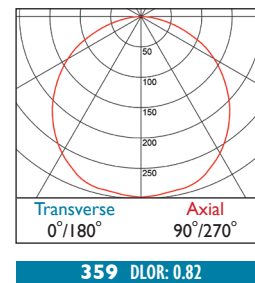

Photometrics

Gear types F & G must be operated through a DSI

- **A** Integral Driver/Remote
- **E** Emergency
- **F** Digital Dim
- **G** Digital Dim + Emergency
- **J** Switch Dim
- **K** Switch Dim + Emergency
- **S** DALI Dim
- **T** DALI Dim + Emergency
- **C** DALI Dim + DALI Emergency
- **L** DALI Bluetooth
- **M** DALI Bluetooth + Emergency

3 Warm (3000K) 4 Neutral (4000K)

I White (RAL 9010)

Interconnection options available contact Sales