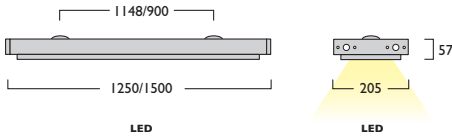

Link/Solo Suspended + Light Spill

Link/Solo Surface