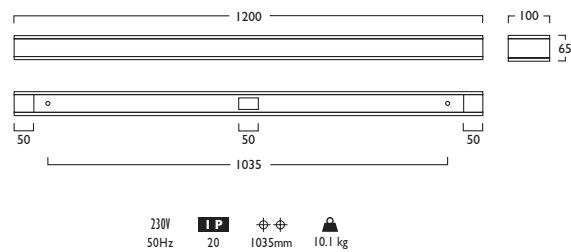

Linaj Link

Left

LED	17W	LED	1200mm	WL947	LED	17	+	433
LED	31W	LED	1200mm	WL947	LED	31	+	433

Centre

LED	17W	LED	1200mm	WL945	LED	17	+	433
LED	31W	LED	1200mm	WL945	LED	31	+	433

Right

LED	17W	LED	1200mm	WL946	LED	17	+	433
LED	31W	LED	1200mm	WL946	LED	31	+	433

Gear types F & G must be operated through a DSI

- **A** Integral Driver/Remote
- **E** Emergency
- **F** Digital Dim
- **G** Digital Dim + Emergency
- **J** Switch Dim
- **K** Switch Dim + Emergency
- **S** DALI Dim
- **T** DALI Dim + Emergency
- **C** DALI Dim + DALI Emergency
- **L** DALI Bluetooth
- **M** DALI Bluetooth + Emergency

3 Warm (3000K) 4 Neutral (4000K)

1 White (RAL 9010) 2 Urban Graphite (RAL 7046) 3 Black (RAL 9005)

Luminescent Trim - Examples Shown on page 2

- Sleek stunning minimalistic design
- Available in a choice of lumen outputs, delivering up to 5550 lumens
- Efficacies up to 117 lm/W
- High quality 10mm Etched glass to upper and lower fascia
- 72,000 hour life expectancy (L80 B10)
- Horizontal and vertical mounting, Linaj Solo format available
- Striking optional Luminescent Trims offer colour customisation
- Wireless Lighting Control available, see Connected video for full overview