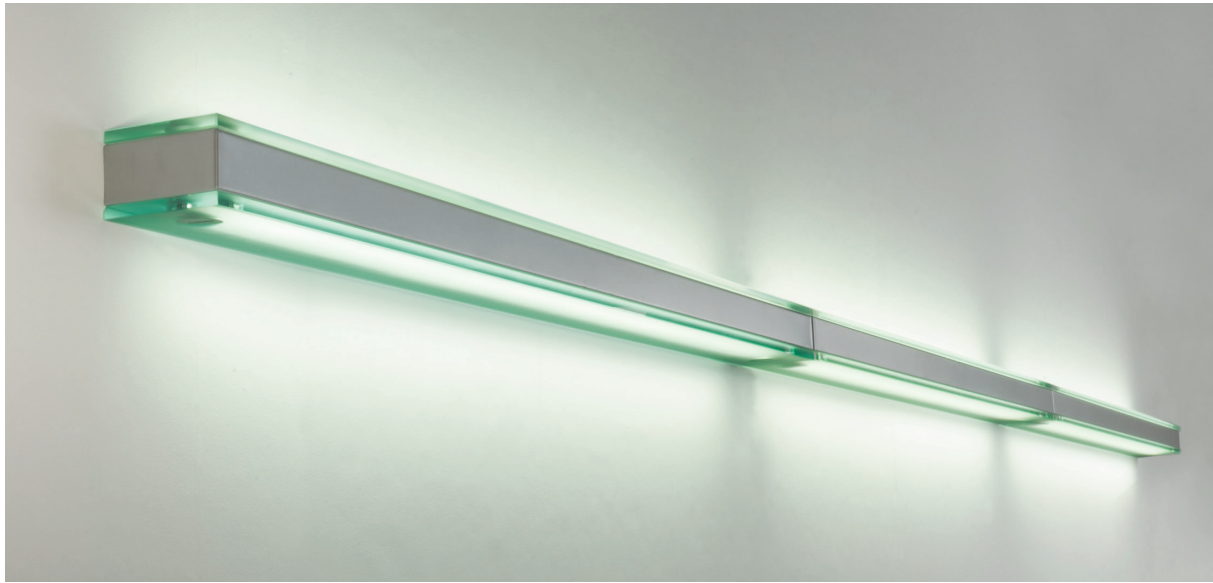

3 Warm (3000K) 4 Neutral (4000K)

1 White (RAL 9010) 2 Urban Graphite (RAL 7046) 3 Black (RAL 9005)

Luminescent Trim - Examples Shown on page 2

- Sleek stunning minimalistic design
- Available in a choice of lumen outputs, delivering up to 5550 lumens
- Efficacies up to 117 lm/W
- High quality 10mm Etched glass to upper and lower fascia
- 72,000 hour life expectancy (L80 B10)
- Horizontal and vertical mounting, Linaj Solo format available
- Striking optional Luminescent Trims offer colour customisation
- Wireless Lighting Control available, see Connected video for full overview