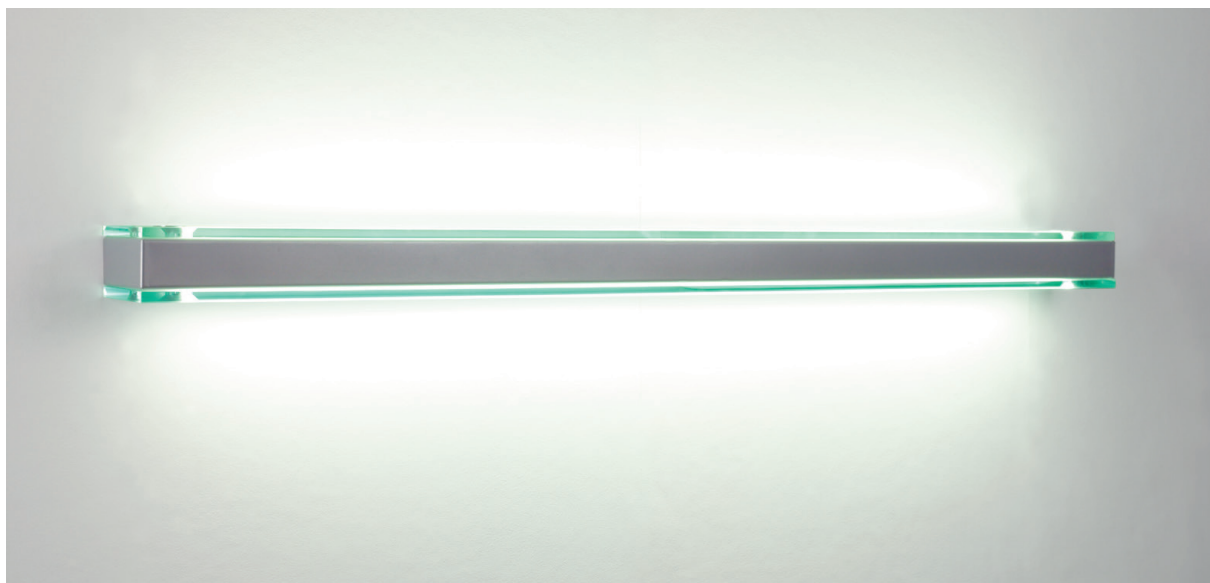

Linaj 981

LED

17W	LED	1200mm	WL981	LED	17	+	433
31W	LED	1200mm	WL981	LED	31	+	433

- Sleek stunning minimalistic design
- Available in a choice of lumen outputs, delivering up to 5550 lumens
- Efficacies up to 117 lm/W
- High quality 10mm Etched glass to upper and lower fascia
- 72,000 hour life expectancy (L80 B10)
- Horizontal and vertical mounting, Linaj Link format available
- Striking optional Luminescent Trims offer colour customisation
- Wireless Lighting Control available, see Connected video for full overview

3 Warm (3000K) 4 Neutral (4000K)

1 White (RAL 9010) 2 Urban Graphite (RAL 7046) 3 Black (RAL 9005)

■ Luminescent Trim *Show*

Linaj 981

Options

■ Luminescent Trim

275 Neptune Blue

276 Mars Red