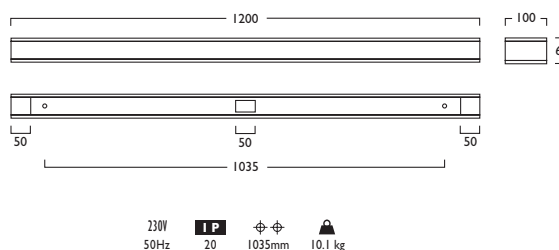

3	Warm White LED (3000K)	CRI 80	
		17W	31W
	Lumen Output	2838 lm	5304 lm
	LOR	0.73	0.73
	CRI	80	80
	Total Power	18.6W	34.6W
	Power Factor	0.95	0.95
	Running Current	0.09A	0.16A
	Inrush Current (Std)	15.0A (250us)	15.0A (250us)
	Inrush Current (Dim)	13.6A (304us)	29.0A (180us)
	Efficacy	111 lm/W	111 lm/W
	Emergency Output (BLF)	454 (16%)	424 (8%)

4	Neutral White LED (4000K)	CRI 80	
		17W	31W
	Lumen Output	2970 lm	5550 lm
	LOR	0.73	0.73
	CRI	80	80
	Total Power	18.6W	34.6W
	Power Factor	0.95	0.95
	Running Current	0.09A	0.16A
	Inrush Current (Std)	15.0A (250us)	15.0A (250us)
	Inrush Current (Dim)	13.6A (304us)	29.0A (180us)
	Efficacy	116 lm/W	117 lm/W
	Emergency Output (BLF)	475 (16%)	444 (8%)

Linaj 981

LED

17W	LED	1200mm	WL981	LED	17	+	433
31W	LED	1200mm	WL981	LED	31	+	433

- Sleek stunning minimalistic design
- Available in a choice of lumen outputs, delivering up to 5550 lumens
- Efficacies up to 117 lm/W
- High quality 10mm Etched glass to upper and lower fascia
- 72,000 hour life expectancy (L80 B10)
- Horizontal and vertical mounting, Linaj Link format available
- Striking optional Luminescent Trims offer colour customisation
- Wireless Lighting Control available, see Connected video for full overview