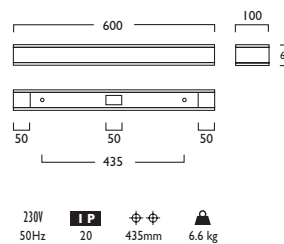

3	Warm White LED (3000K)	CRI 80	
		9W	15W
	Lumen Output	1521 lm	2470 lm
	LOR	0.73	0.73
	CRI	80	80
	Total Power	10.0W	16.6W
	Power Factor	0.96	0.90
	Running Current	0.05A	0.08A
	Inrush Current (Std)	5.0A (50us)	8.0A (100us)
	Inrush Current (Dim)	13.6A (304us)	13.6A (304us)
	Efficacy	111 lm/W	108 lm/W
	Emergency Output (BLF)	456 (30%)	444 (18%)

4	Neutral White LED (4000K)	CRI 80	
		9W	15W
	Lumen Output	1592 lm	2585 lm
	LOR	0.73	0.73
	CRI	80	80
	Total Power	10.0W	16.6W
	Power Factor	0.96	0.90
	Running Current	0.05A	0.08A
	Inrush Current (Std)	5.0A (50us)	8.0A (100us)
	Inrush Current (Dim)	13.6A (304us)	13.6A (304us)
	Efficacy	116 lm/W	113 lm/W
	Emergency Output (BLF)	477 (30%)	465 (18%)

Linaj 977

LED

9W	LED	600mm	WL977	LED	09	+	432
15W	LED	600mm	WL977	LED	15	+	432

- Sleek stunning minimalistic design
- Available in a choice of lumen outputs, delivering up to 2585 lumens
- Efficacies up to 116 lm/W
- High quality 10mm Etched glass to upper and lower fascia
- 72,000 hour life expectancy (L80 B10)
- Horizontal and vertical mounting, Linaj Link format available
- Striking optional Luminescent Trims offer colour customisation
- Wireless Lighting Control available, see Connected video for full overview

282 Acid Green

Photometrics

Transverse 0°/180° Axial 90°/270°

432 ULOR: 0.37 DLOR: 0.36