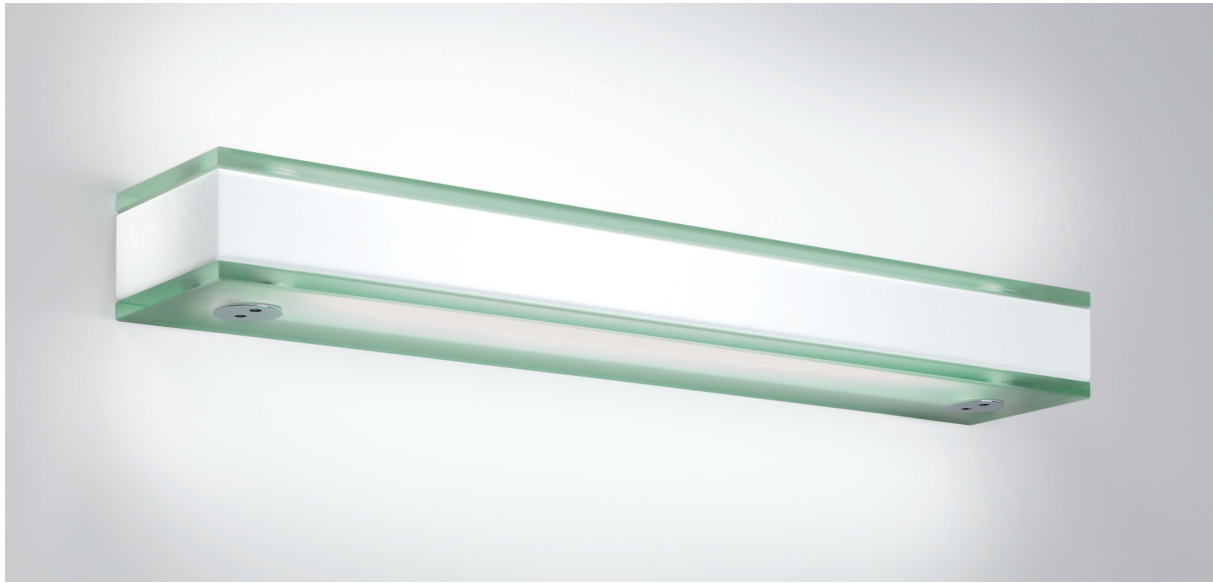

Linaj 977

Options

■ Luminescent Trim

Photometrics

Transverse 0°/180°   Axial 90°/270°

432 ULOR: 0.37 DLOR: 0.36