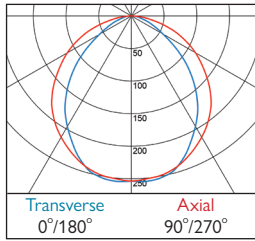

Infinitas® Direct

Photometrics

388-392 DLOR: 0.61

Infinitas® End Caps

2x End Caps	Surface/Suspended	IN370	X	CAP000
2x End Caps	Recessed Bezel	IN371	X	CAP000
2x End Caps	Recessed Bezel Free	IN372	X	CAP000