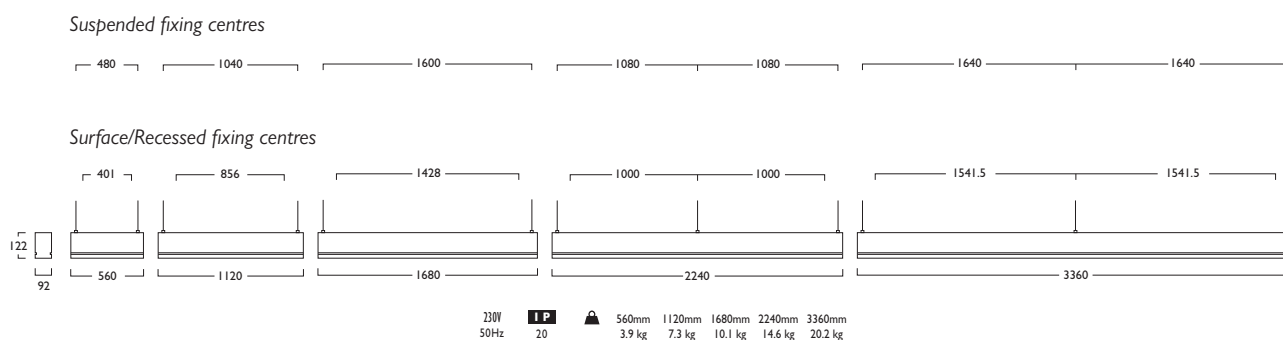

Suspended/Surface/Recessed Modules Fixing Centres (mm)