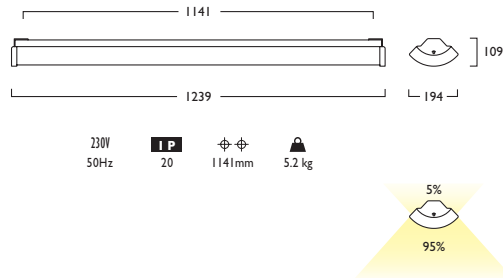

3	Warm White LED (3000K)	CRI 80		
		25W	31W	46W
	Lumen Output	4232 lm	5304 lm	7390 lm
	LOR	0.86	0.86	0.86
	CRI	80	80	80
	Total Power	25.7W	34.6W	49.3W
	Power Factor	0.98	0.95	0.95
	Running Current	0.11A	0.16A	0.23A
	Inrush Current (Std)	32.0A (240us)	15.0A (250us)	33.0A (250us)
	Inrush Current (Dim)	22.4A (176us)	22.4A (176us)	40.0A (178us)
	Efficacy	141 lm/W	131 lm/W	128 lm/W
	Emergency Output (BLF)	465 lm (11%)	428 lm (8%)	443 lm (6%)

4	Neutral White LED (4000K)	CRI 80		
		25W	31W	46W
	Lumen Output	4428 lm	5550 lm	7732 lm
	LOR	0.86	0.86	0.86
	CRI	80	80	80
	Total Power	25.7W	34.6W	49.3W
	Power Factor	0.98	0.95	0.95
	Running Current	0.11A	0.16A	0.23A
	Inrush Current (Std)	32.0A (240us)	15.0A (250us)	33.0A (250us)
	Inrush Current (Dim)	22.4A (176us)	22.4A (176us)	40.0A (178us)
	Efficacy	148 lm/W	137 lm/W	134 lm/W
	Emergency Output (BLF)	487 lm (11%)	444 lm (8%)	463 lm (6%)

- Available in a choice of lumen outputs, delivering up to 7732 lumens
- Efficacies up to 148 lm/W
- Comprehensive choice of wattages and Control Gear types
- Life expectancy 72,000 hours (L80 B10)
- Extruded 'wipe clean' clear polycarbonate refractor with internal linear microprisms
- Exceptional wide light distribution for general lighting applications
- Colour stability within 3 MacAdams
- Designed to accept fixings for lighting trunking and uni-strut
- Complementary Pendant version available
- Wireless Lighting Control available, see Connected video for full overview

Ariga Surface

☀️ 📱 🏠 🔌 Ⓚ 🔊 + ⚠️

LED	Wattage	Length	Control Gear	LED Type	Temp	Dim	Emergency	Warranty
25W LED	1239mm	SM395	LED	25	-	+	373	
31W LED	1239mm	SM395	LED	31	-	+	373	
46W LED	1239mm	SM395	LED	46	-	+	373	