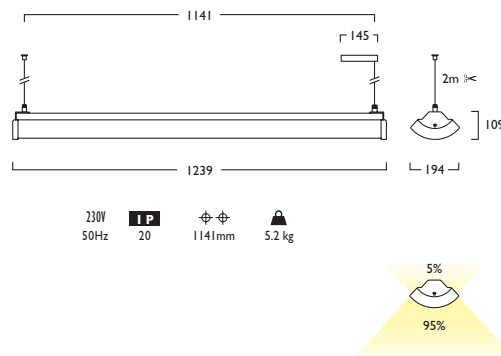

	3 Warm White LED (3000K)			
	CRI 80	25W	31W	46W
Lumen Output		4232 lm	5304 lm	7390 lm
LOR		0.86	0.86	0.86
CRI		80	80	80
Total Power		25.7W	34.6W	49.3W
Power Factor		0.98	0.95	0.95
Running Current		0.11A	0.16A	0.23A
Inrush Current		32.0A (240us)	15.0A (250us)	33.0A (250us)
Efficacy		22.4A (176us)	22.4A (176us)	40.0A (178us)
Emergency Output (BLF)		141 lm/W	131 lm/W	128 lm/W
		465 lm (11%)	428 lm (8%)	443 lm (6%)

	4 Neutral White LED (4000K)			
	CRI 80	25W	31W	46W
Lumen Output		4428 lm	5550 lm	7732 lm
LOR		0.86	0.86	0.86
CRI		80	80	80
Total Power		25.7W	34.6W	49.3W
Power Factor		0.98	0.95	0.95
Running Current		0.11A	0.16A	0.23A
Inrush Current		32.0A (240us)	15.0A (250us)	33.0A (250us)
Efficacy		22.4A (176us)	22.4A (176us)	40.0A (178us)
Emergency Output (BLF)		148 lm/W	137 lm/W	134 lm/W
		487 lm (11%)	444 lm (8%)	463 lm (6%)

3 Warm (3000K) 4 Neutral (4000K)

1 White (RAL 9010) 2 Urban Graphite (RAL 7046) 3 Black (RAL 9005)

- 331 2x 5m Suspensions (wires only)
- 258 Tamperproof End Caps
- 259 Tamperproof Screwdriver (T20)

- Zhaga Book 7 LED with an outstanding LOR of 0.86
- Available in a choice of lumen outputs, delivering up to 7732 lumens
- Efficacies up to 148 lm/W
- Comprehensive choice of Control Gear types
- Life expectancy 72,000 hours (L80 B10)
- Extruded 'wipe clean' clear polycarbonate refractor with internal linear microprisms
- Exceptional wide light distribution for general lighting applications
- Complete with 2x 2m suspension wires and chrome clutches
- Colour stability within 3 MacAdams
- Complementary Surface version available
- Wireless Lighting Control available, see Connected video for full overview