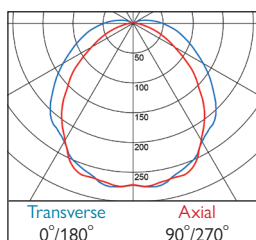

Photometrics

373 ULOR: 0.04 DLOR: 0.82