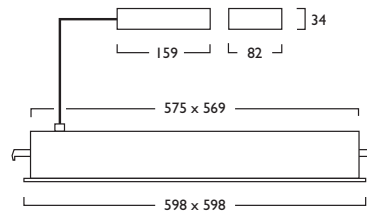

## SkyMod® Recessed

LED

21W	LED	IM298	LED	21	359
33W	LED	IM298	LED	33	359
46W	LED	IM298	LED	46	359

230V 50Hz IP20 580 x 580mm 6.5 kg

Designed for plasterboard type ceilings

3	Warm White LED (3000K)	CRI 80	21W	33W	46W
	Lumen Output		3746 lm	6182 lm	8076 lm
	LOR		0.82	0.82	0.82
	CRI		80	80	80
	Total Power		22.3W	37.2W	48.0W
	Power Factor		0.95	0.95	0.95
	Running Current		0.10A	0.17A	0.22A
	Inrush Current (Std)		15.0A (230us)	24.7A (268us)	25.9A (252us)
	Inrush Current (Dim)		25.0A (140us)	28.0A (195us)	26.0A (264us)
	Efficacy		137 lm/W	136 lm/W	137 lm/W
	Emergency Output (BLF)		486 lm (13%)	494 lm (8%)	484 lm (6%)
4	Neutral White LED (4000K)	CRI 80	21W	33W	46W
	Lumen Output		3880 lm	6402 lm	8366 lm
	LOR		0.82	0.82	0.82
	CRI		80	80	80
	Total Power		22.3W	37.2W	48.0W
	Power Factor		0.95	0.95	0.95
	Running Current		0.10A	0.17A	0.22A
	Inrush Current (Std)		15.0A (230us)	24.7A (268us)	25.9A (252us)
	Inrush Current (Dim)		25.0A (140us)	28.0A (195us)	26.0A (264us)
	Efficacy		142 lm/W	141 lm/W	142 lm/W
	Emergency Output (BLF)		504 lm (13%)	512 lm (8%)	501 lm (6%)

### LG7 in accordance with SLL Code for Lighting 2012\*

- Features an Opal polycarbonate diffuser with wipe clean surface
- Available in a choice of lumen outputs, delivering up to 8366 lumens
- Efficacies up to 142 lm/W
- 21W version has luminance limits below 3000cd/m<sup>2</sup> at the 65° cut off\*
- Life expectancy in excess of 71,000 hours (L90 B10)
- Colour stability within 3 MacAdams
- Wide choice of high quality control gear
- TP(b) rated as standard
- Wireless Lighting Control available, see Connected video for full overview