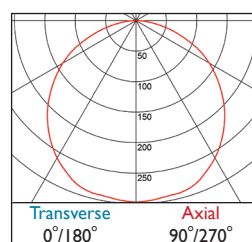

LG7 in accordance with SLL Code for Lighting 2012*

- Features an Opal polycarbonate diffuser with wipe clean surface
- Available in a choice of lumen outputs, delivering up to 8366 lumens
- Efficiencies up to 142 lm/W
- 21W version has luminance limits below 3000cd/m² at the 65° cut off *
- Life expectancy in excess of 71,000 hours (L90 B10)
- Colour stability within 3 MacAdams
- Wide choice of high quality control gear
- TP(b) rated as standard
- Wireless Lighting Control available, see Connected video for full overview

3 Warm (3000K) 4 Neutral (4000K)

I White (RAL 9010)

Interconnection options available contact Sales

Photometrics

359 DLOR: 0.82

Hacel[®]
Fluent in Lighting