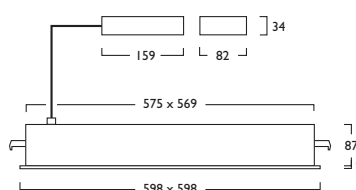

SkyMod® Recessed

LED

21W	LED	IM298	LED	21	359
33W	LED	IM298	LED	33	359
46W	LED	IM298	LED	46	359

230V
50Hz

IP 20

580 x 580mm

6.5 kg

Designed for plasterboard type ceilings

3	Warm White LED (3000K)	CRI 80	21W	33W	46W
	Lumen Output		3746 lm	6182 lm	8076 lm
	LOR		0.82	0.82	0.82
	CRI		80	80	80
	Total Power		22.3W	37.2W	48.0W
	Power Factor		0.95	0.95	0.95
	Running Current		0.10A	0.17A	0.22A
	Inrush Current (Std)		15.0A (230us)	24.7A (268us)	25.9A (252us)
	Inrush Current (Dim)		25.0A (140us)	28.0A (195us)	26.0A (264us)
	Efficacy		137 lm/W	136 lm/W	137 lm/W
	Emergency Output (BLF)		486 lm (13%)	494 lm (8%)	484 lm (6%)

4	Neutral White LED (4000K)	CRI 80	21W	33W	46W
	Lumen Output		3880 lm	6402 lm	8366 lm
	LOR		0.82	0.82	0.82
	CRI		80	80	80
	Total Power		22.3W	37.2W	48.0W
	Power Factor		0.95	0.95	0.95
	Running Current		0.10A	0.17A	0.22A
	Inrush Current (Std)		15.0A (230us)	24.7A (268us)	25.9A (252us)
	Inrush Current (Dim)		25.0A (140us)	28.0A (195us)	26.0A (264us)
	Efficacy		142 lm/W	141 lm/W	142 lm/W
	Emergency Output (BLF)		504 lm (13%)	512 lm (8%)	501 lm (6%)

LG7 in accordance with SLL Code for Lighting 2012*

- Features an Opal polycarbonate diffuser with wipe clean surface
- Available in a choice of lumen outputs, delivering up to 8366 lumens
- Efficiencies up to 142 lm/W
- 21W version has luminance limits below 3000cd/m² at the 65° cut off *
- Life expectancy in excess of 71,000 hours (L90 B10)
- Colour stability within 3 MacAdams
- Wide choice of high quality control gear
- TP(b) rated as standard
- Wireless Lighting Control available, see Connected video for full overview