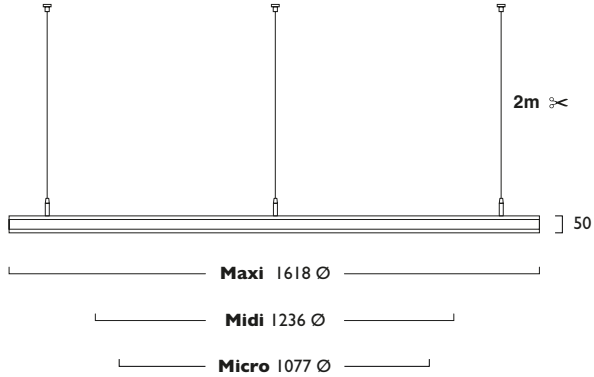

71 x 416

230V
50Hz

IP
20

Maxi
1603mm Ø

Midi
1221mm Ø

Micro
1062mm Ø

Maxi
5.7 kg

Midi
4.8 kg

Micro
4.4 kg

Gear Housing
375mm