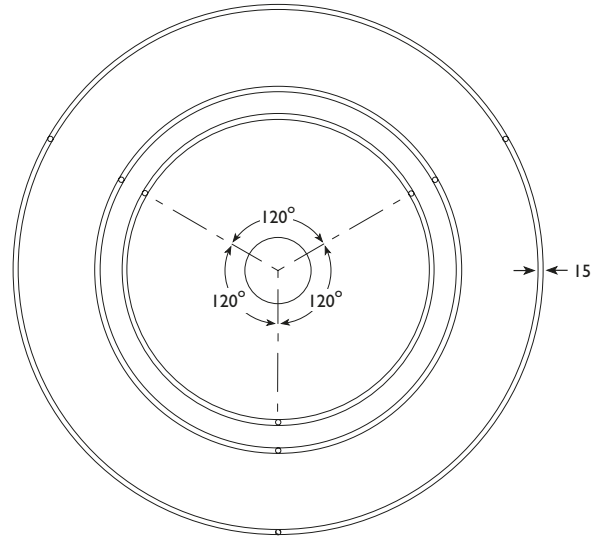

71 x 416

230V
50Hz

IP
20

Maxi
1603mm Ø

Midi
1221mm Ø

Micro
1062mm Ø

Maxi
5.7 kg

Midi
4.8 kg

Micro
4.4 kg

Gear Housing
375mm