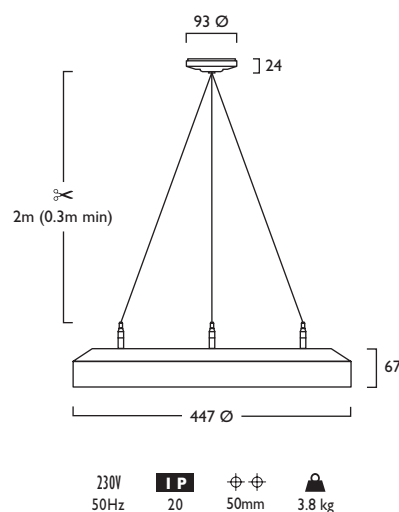

Solos® Pendant

☀️ 🏠 📺 📺 📺 📺 📺 📺

LED

32W	LED	PN287	LED	32	+	356
50W	LED	PN287	LED	50	+	356

Gear types F & G must be operated through a DSI

- **A** Integral Driver
- **E** Emergency
- **F** Digital Dim
- **G** Digital Dim + Emergency
- **J** Switch Dim
- **K** Switch Dim + Emergency
- **S** DALI Dim
- **T** DALI Dim + Emergency
- **C** DALI Dim + DALI Emergency

3 Warm (3000K) 4 Neutral (4000K)

1 White (RAL 9010) 2 Urban Graphite (RAL 7046) 3 Black (RAL 9005)

Luminescent Halo Options Shown

353 3x 5m Suspensions (wires only)

- Slim circular contemporary luminaire
- High performance LED offering 54,000 hour life expectancy (L70 B10)
- Available in a choice of lumen outputs, delivering up to 5130 lumens
- Efficacies up to 85 lm/W
- Colour stability within 3 MacAdams
- 2m suspension supplied as standard (Optional 5m)
- Centre feature and housing available in White, Black and Graphite (shown)
- Complementary Downlight, Surface and Wall Light versions are available