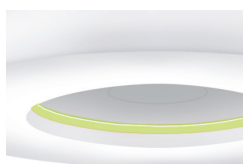

3 Warm (3000K) 4 Neutral (4000K)

1 White (RAL 9010) 2 Urban Graphite (RAL 7046) 3 Black (RAL 9005)

Luminescent Halo Options Shown

353 3x 5m Suspensions (wires only)

- Slim circular contemporary luminaire
- High performance LED offering 54,000 hour life expectancy (L70 B10)
- Available in a choice of lumen outputs, delivering up to 5130 lumens
- Efficacies up to 85 lm/W
- Colour stability within 3 MacAdams
- 2m suspension supplied as standard (Optional 5m)
- Centre feature and housing available in White, Black and Graphite (shown)
- Complementary Downlight, Surface and Wall Light versions are available

### ■ Luminescent Halo Options

**469** Neptune Blue

**470** Mars Red

**472** Acid Green