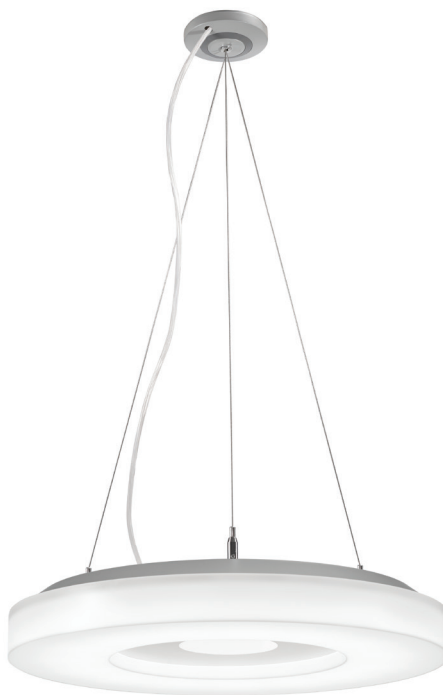

## Solos® Pendant

☀️ 🏠 📺 📺 📺 📺 📺 📺

LED

32W	LED	PN287	LED	32	+	356
50W	LED	PN287	LED	50	+	356

**Gear types F & G must be operated through a DSI**

- A** Integral Driver
- E** Emergency
- F** Digital Dim
- G** Digital Dim + Emergency
- J** Switch Dim
- K** Switch Dim + Emergency
- S** DALI Dim
- T** DALI Dim + Emergency
- C** DALI Dim + DALI Emergency

3 Warm (3000K) 4 Neutral (4000K)

1 White (RAL 9010) 2 Urban Graphite (RAL 7046) 3 Black (RAL 9005)

Luminescent Halo Options Shown

353 3x 5m Suspensions (wires only)

- Slim circular contemporary luminaire
- High performance LED offering 54,000 hour life expectancy (L70 B10)
- Available in a choice of lumen outputs, delivering up to 5130 lumens
- Efficacies up to 85 lm/W
- Colour stability within 3 MacAdams
- 2m suspension supplied as standard (Optional 5m)
- Centre feature and housing available in White, Black and Graphite (shown)
- Complementary Downlight, Surface and Wall Light versions are available

## Solos<sup>®</sup> Pendant